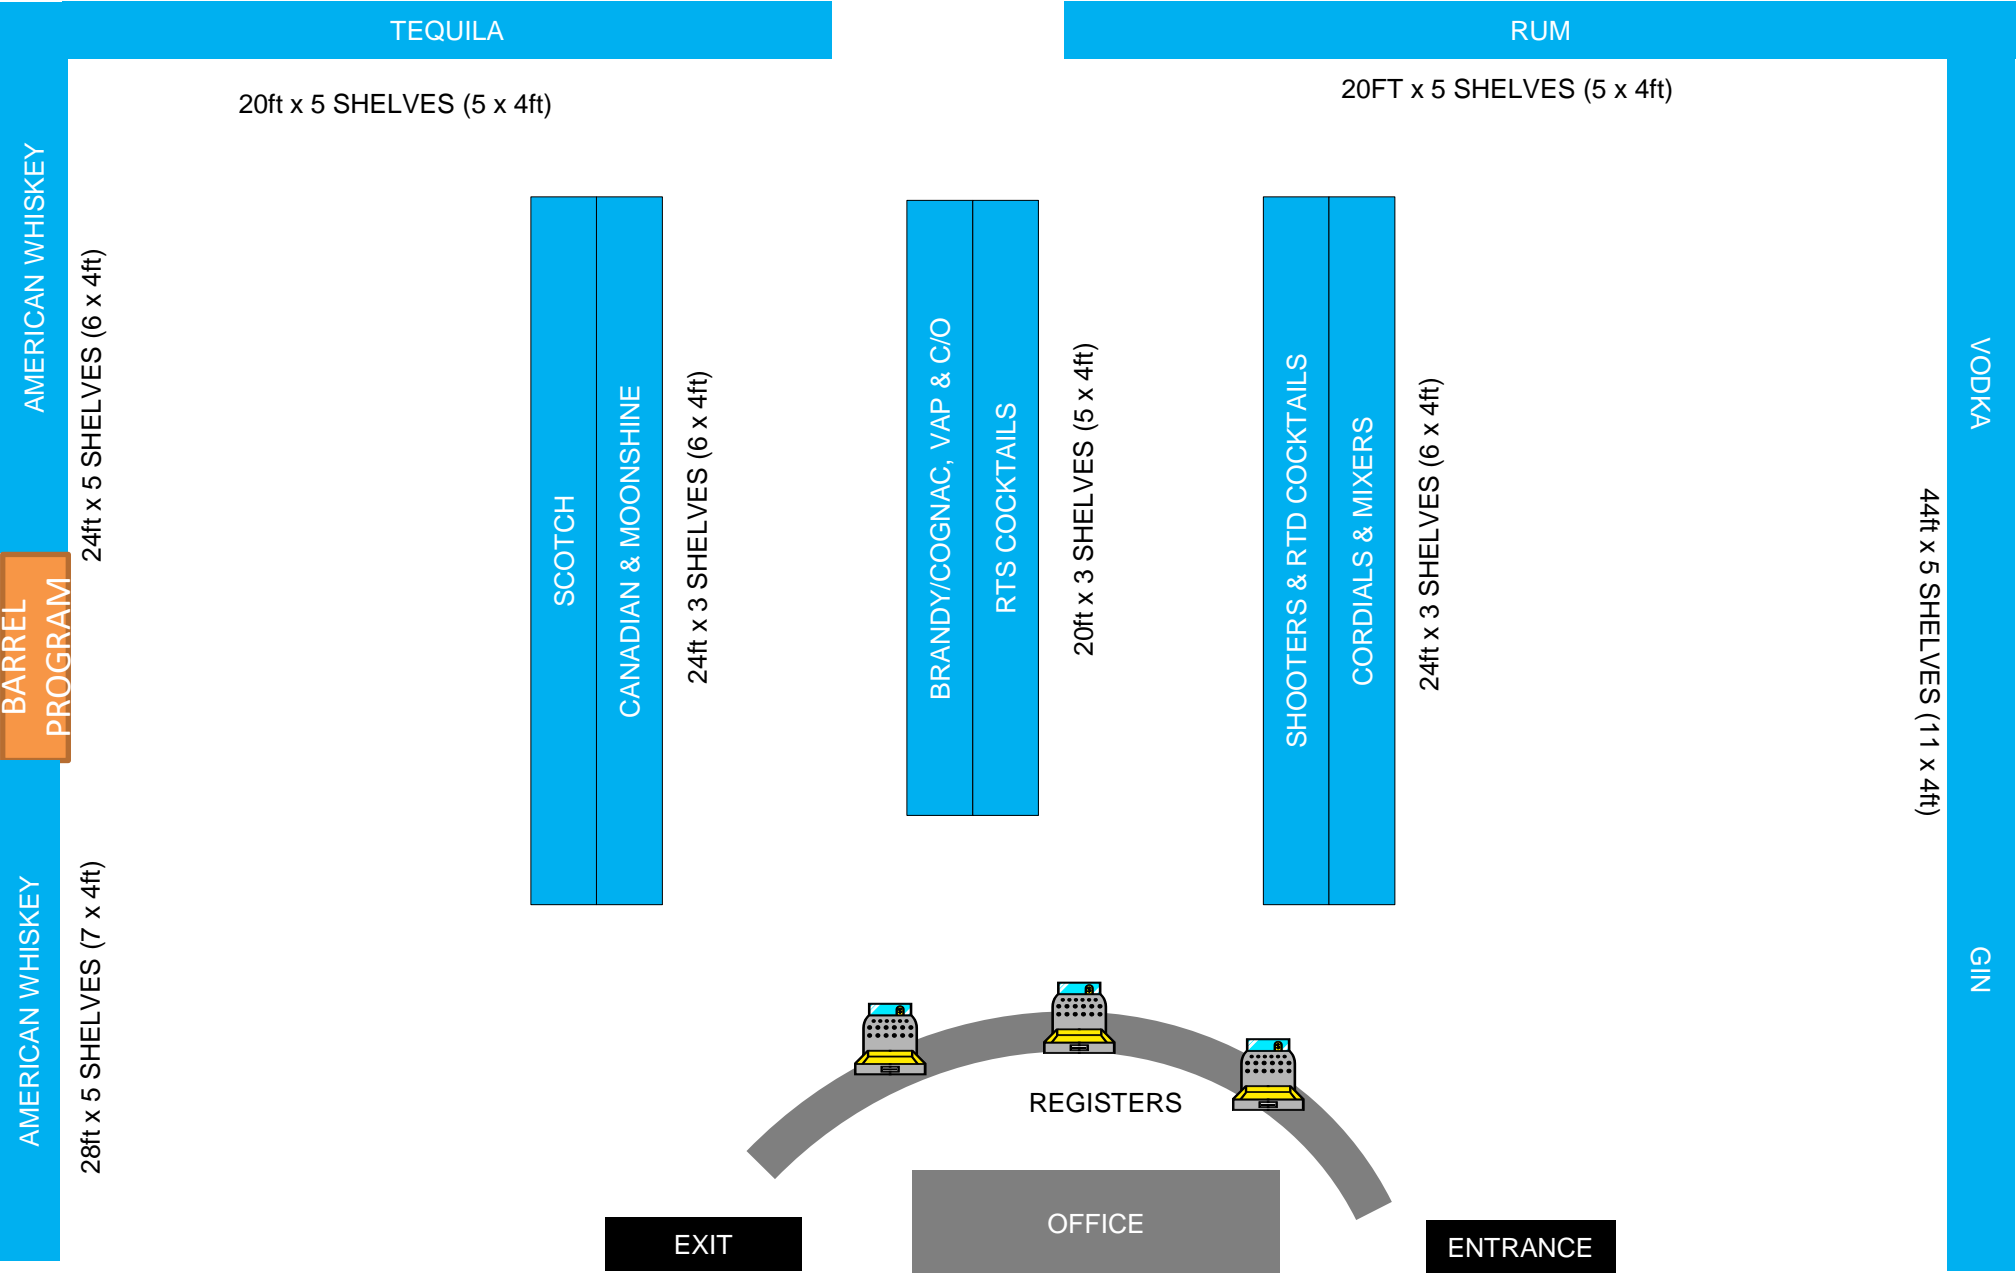

ABC #80

5275 US HWY 280 S. Suite 15

Birmingham, AL 35242

205-995-2409

908 In ft regular shelving

1780 SKU'S

Reset Date: 1-24

TEQUILA

20ft x 5 SHELVES (5 x 4ft)

RUM

20FT x 5 SHELVES (5 x 4ft)

AMERICAN WHISKEY

BARREL PROGRAM

24ft x 5 SHELVES (6 x 4ft)

28ft x 5 SHELVES (7 x 4ft)

SCOTCH
CANADIAN & MOONSHINE

24ft x 3 SHELVES (6 x 4ft)

BRANDY/COGNAC, VAP & C/O
RTS COCKTAILS

20ft x 3 SHELVES (5 x 4ft)

SHOOTERS & RTD COCKTAILS
CORDIALS & MIXERS

24ft x 3 SHELVES (6 x 4ft)

VODKA

44ft x 5 SHELVES (11 x 4ft)

GIN