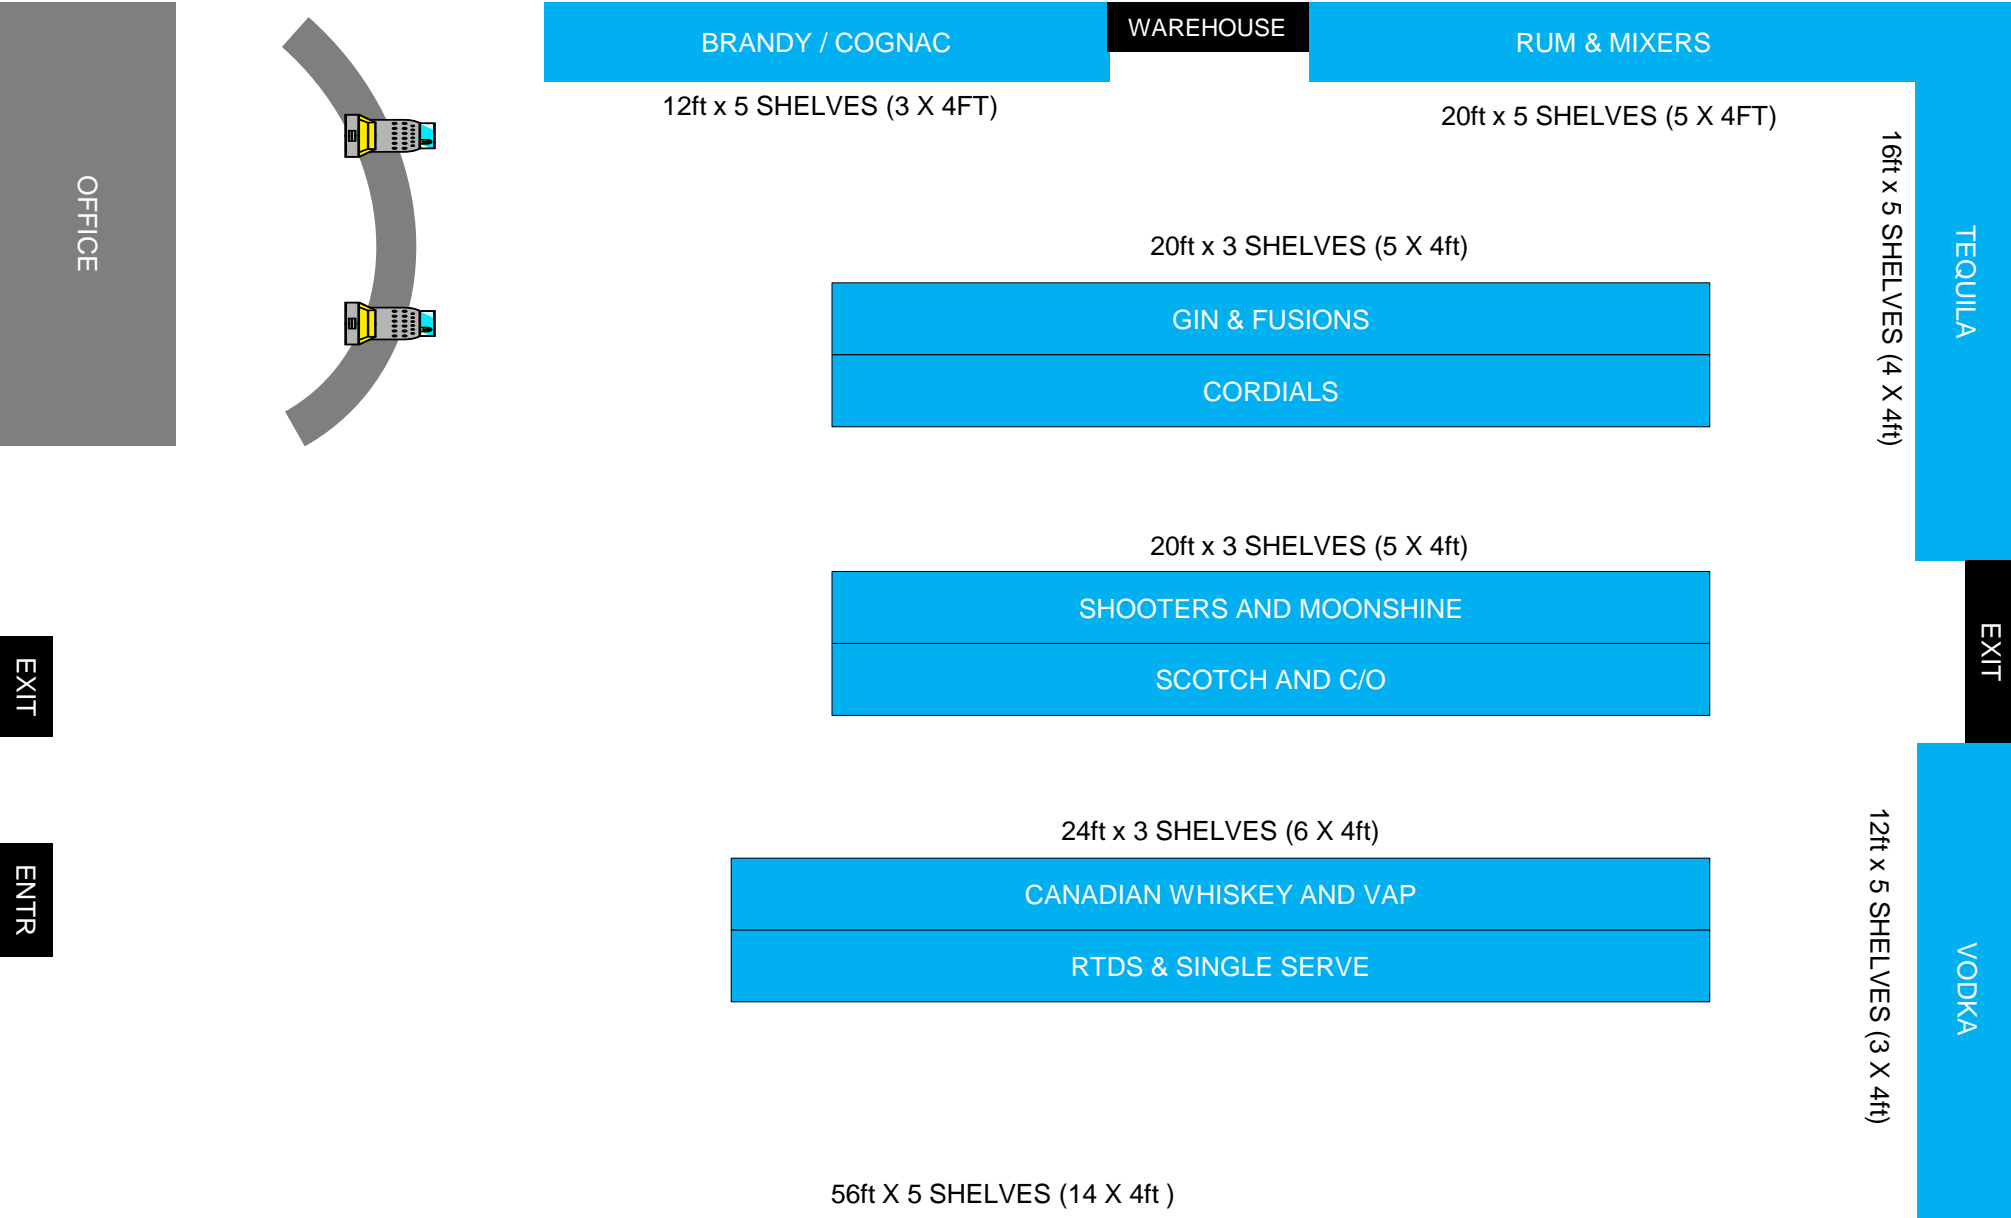

ABC #51
1624 South Eufaula Ave
Eufaula, AL 36027
Mgr: Margaret Burrough
334-687-3301

994 LN FT Regular Shelving
1271 SKU'S
Reset Date: 3-2022

BRANDY / COGNAC

WAREHOUSE

RUM & MIXERS

12ft x 5 SHELVES (3 X 4FT)

20ft x 5 SHELVES (5 X 4FT)

16ft x 5 SHELVES (4 X 4ft)

TEQUILA

20ft x 3 SHELVES (5 X 4ft)

GIN & FUSIONS

CORDIALS

20ft x 3 SHELVES (5 X 4ft)

SHOOTERS AND MOONSHINE

SCOTCH AND C/O

EXIT

24ft x 3 SHELVES (6 X 4ft)

CANADIAN WHISKEY AND VAP

RTDS & SINGLE SERVE

12ft x 5 SHELVES (3 X 4ft)

VODKA

56ft X 5 SHELVES (14 X 4ft)

AMERICAN WHISKEY

VODKA WRAPPED

OFFICE

EXIT

ENTR