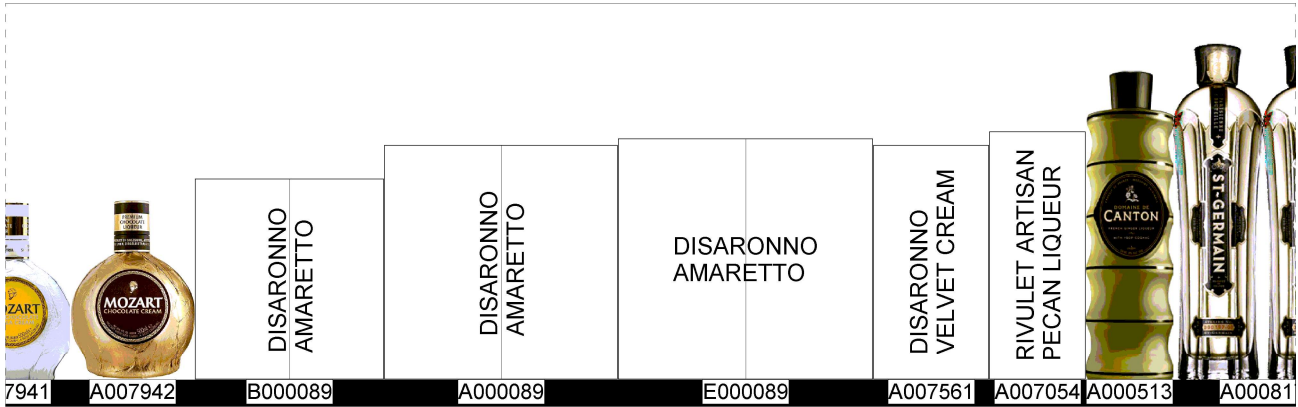

7941 A007942 B000089 A000089 E000089 A007561 A007054 A000513 A00081