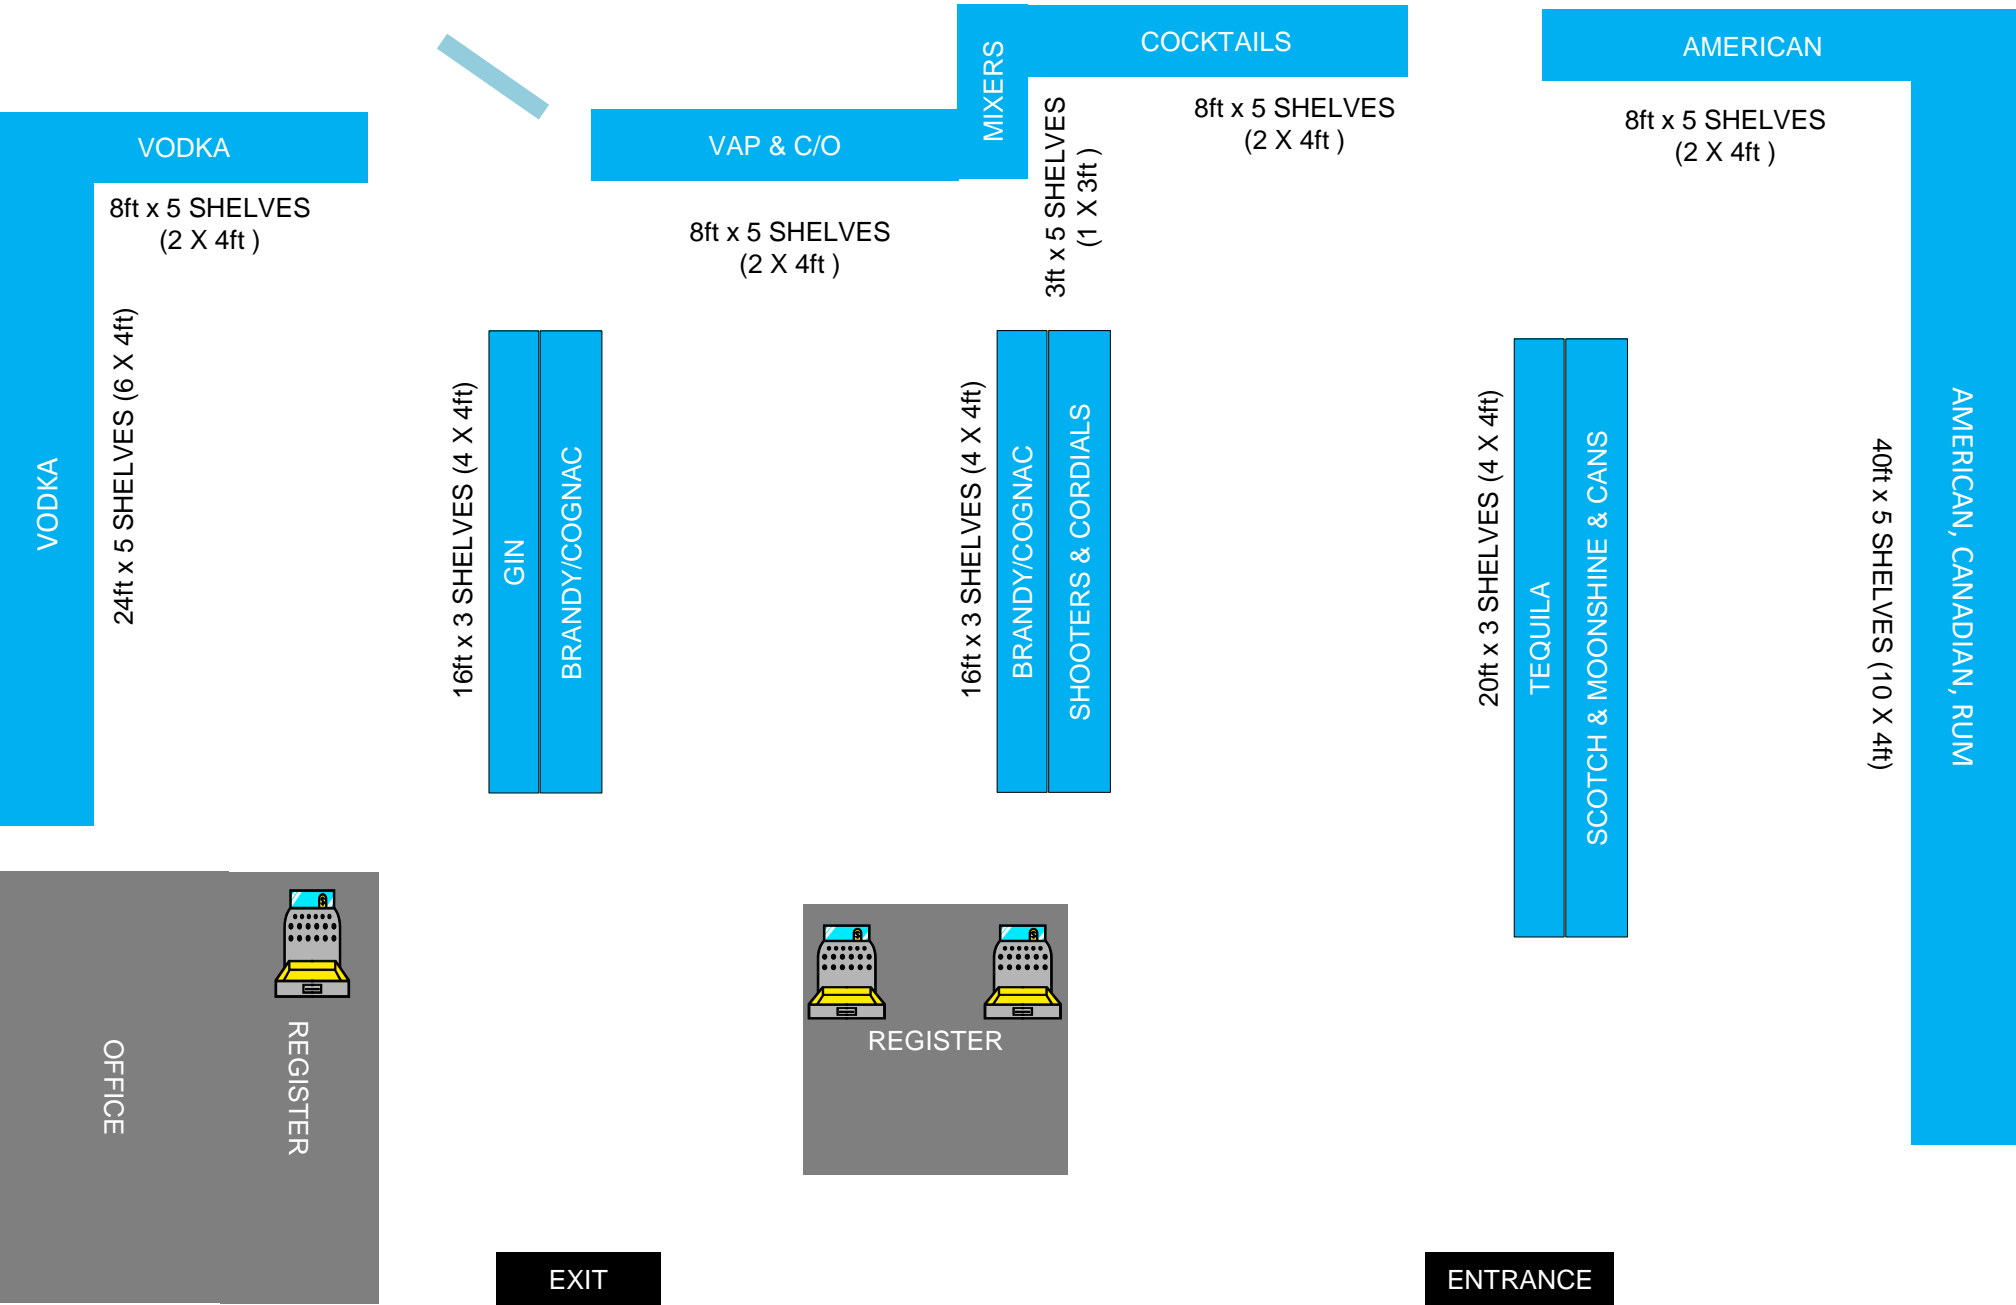

ABC #30
2074 Springdale Lane
Tarrant City, AL 35217
Mgr: Lisa Rembert
205-808-9848

591 In ft regular shelving
SKU'S
Reset Date: 3/9/2015

CURRENT

ABC #30
2074 Springdale Lane
Tarrant City, AL 35217
Mgr: Lisa Rembert
205-808-9848

591 In ft regular shelving
1048 SKU'S
Reset Date: 1/2025

PROPOSED