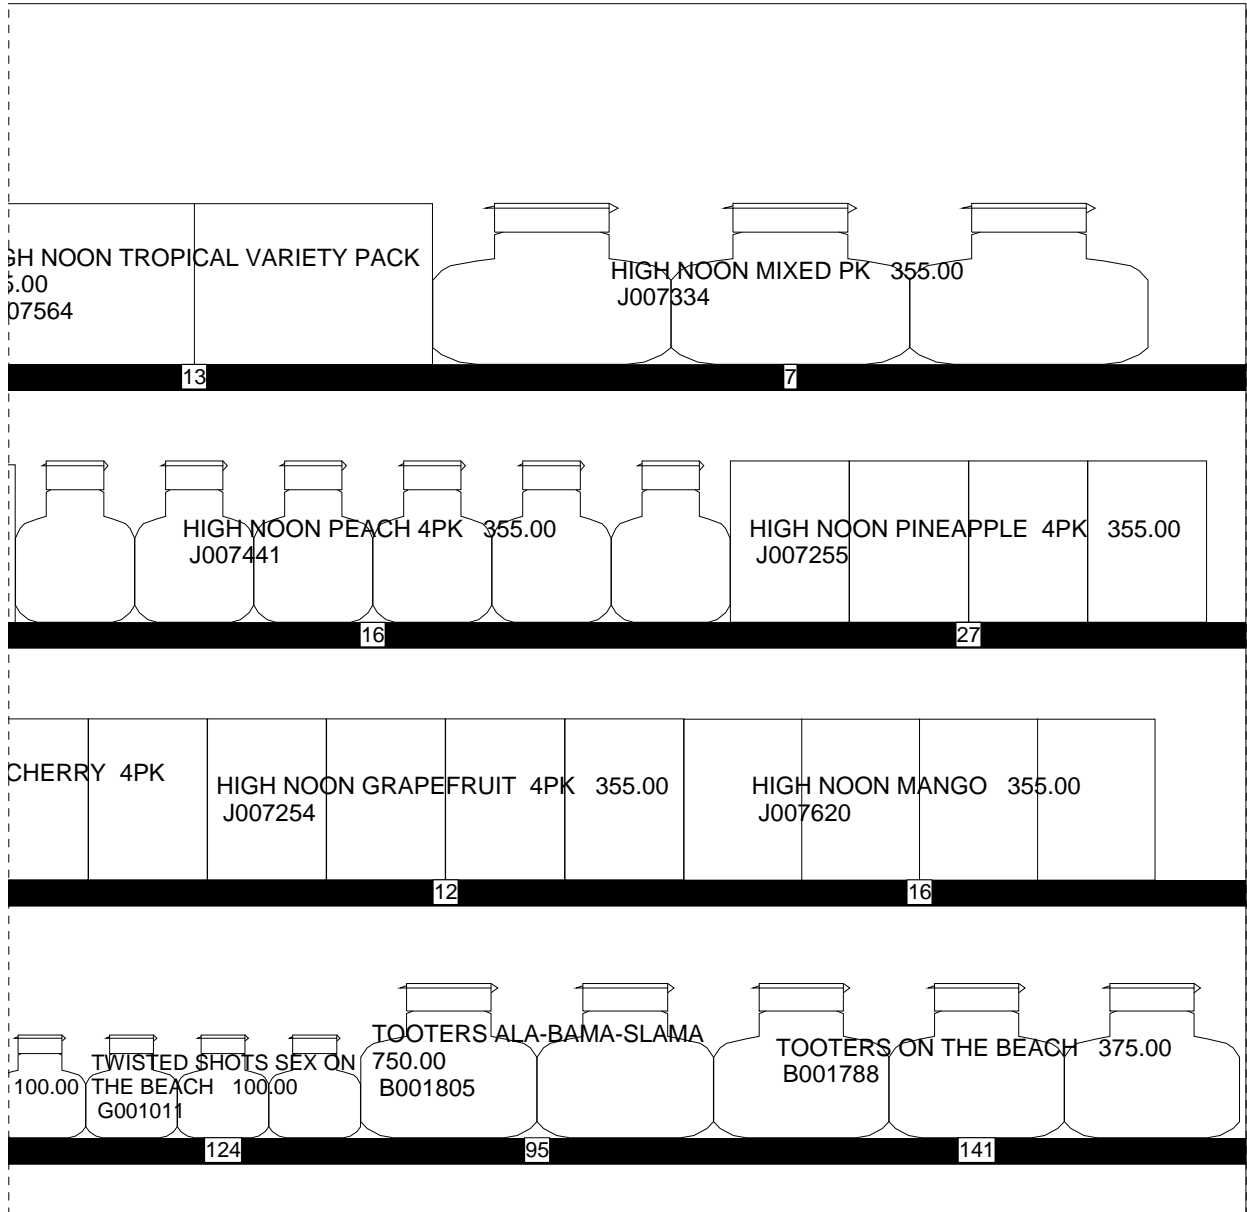

ABC # 226

12ft x 3 shel f RTDS