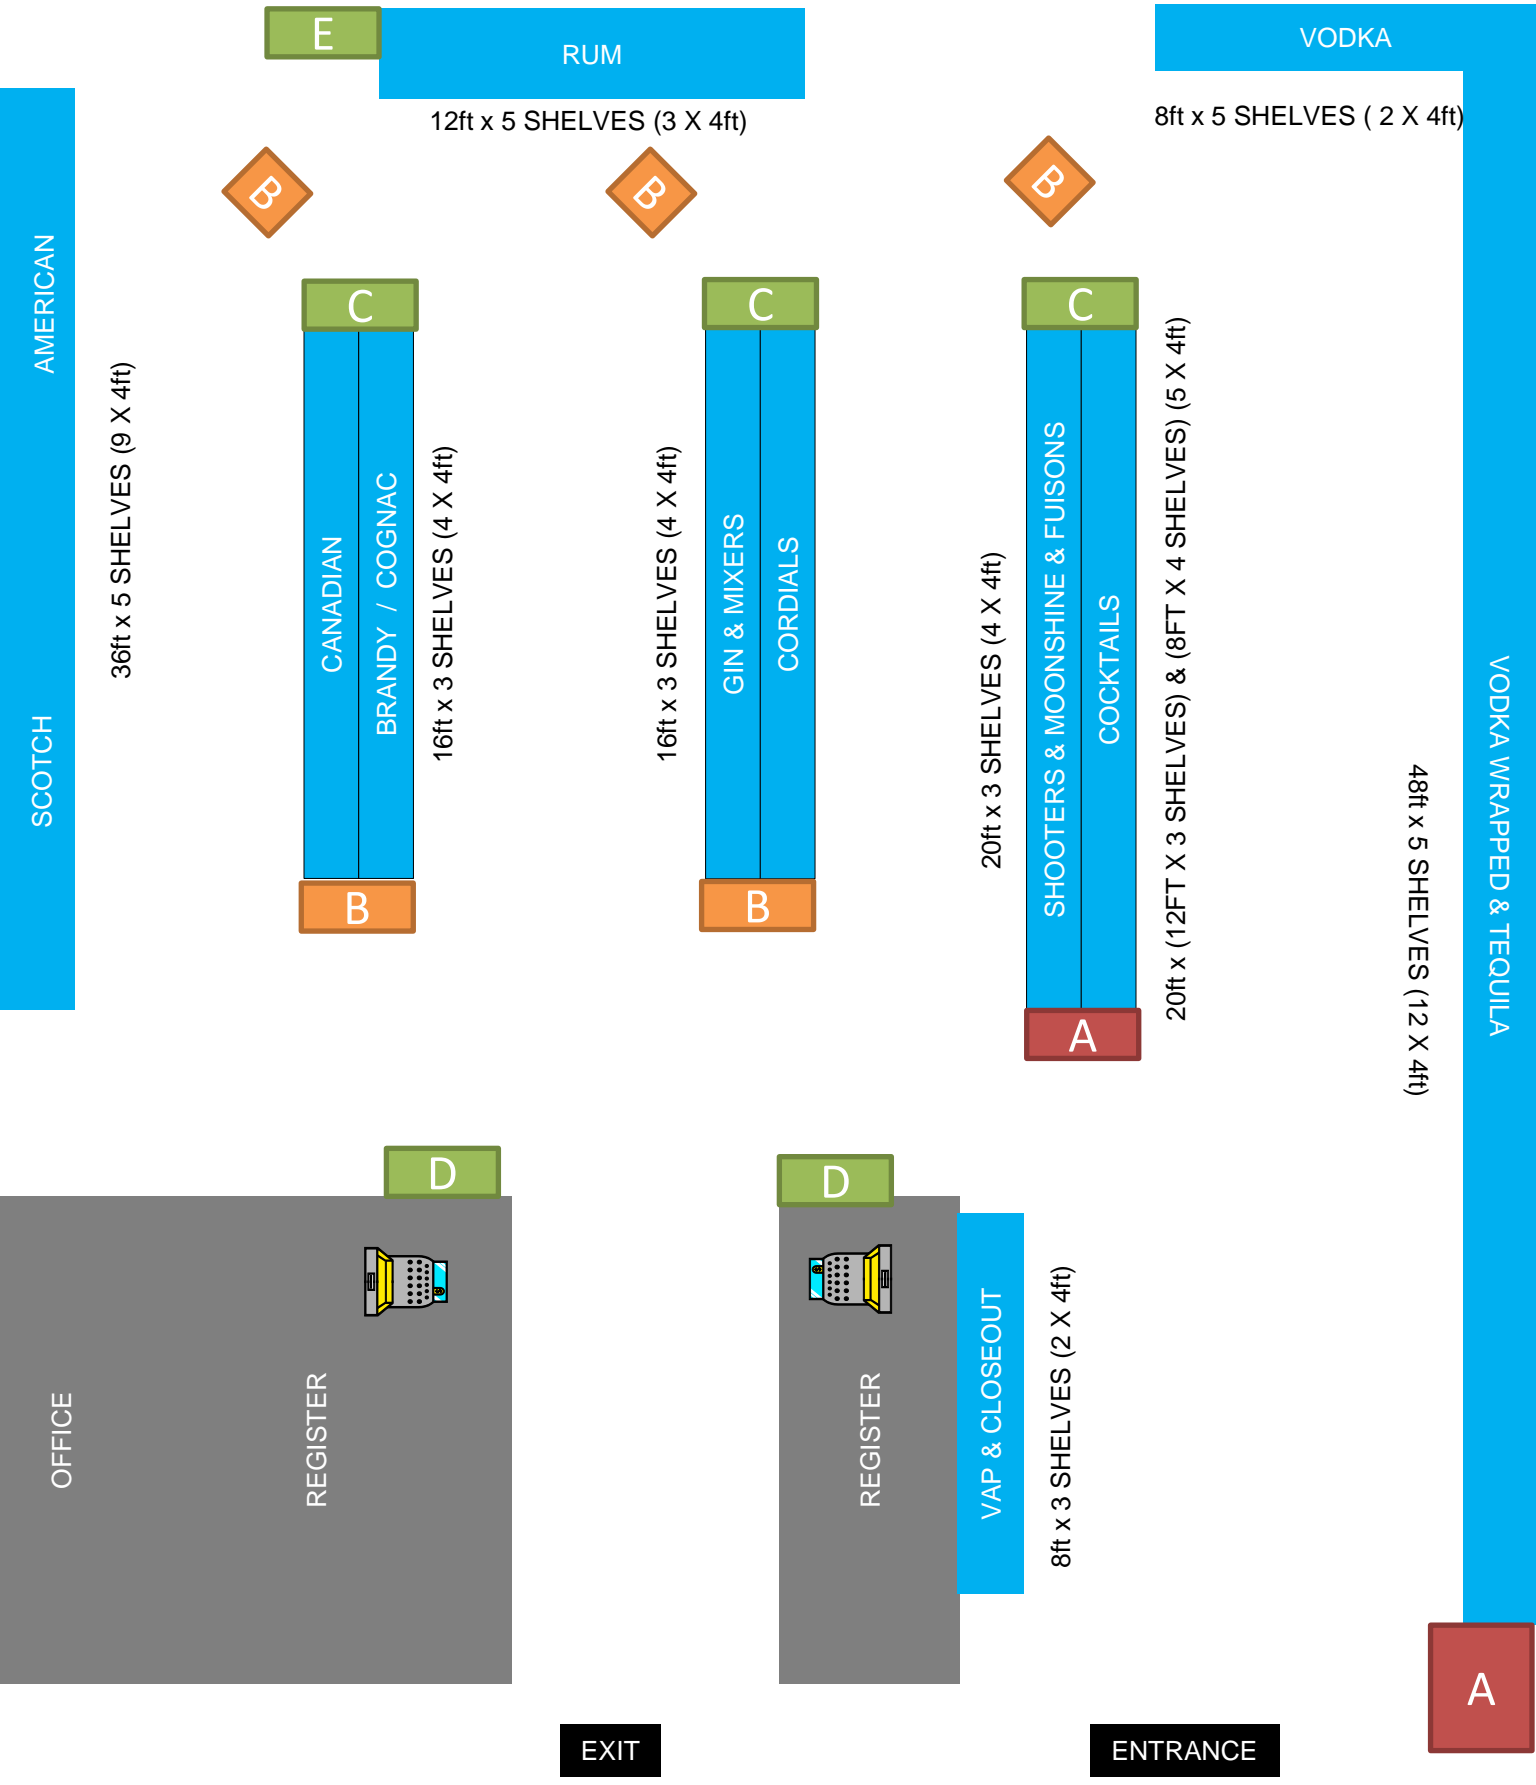

ABC #182

8694 Cottage Hill Rd.

Mobile, Al. 36695

251-607-7021

808ln ft regular shelving

1,117 SKU'S

Reset Date: 8-24

AMERICAN

SCOTCH

36ft x 5 SHELVES (9 X 4ft)

CANADIAN

BRANDY / COGNAC

16ft x 3 SHELVES (4 X 4ft)

16ft x 3 SHELVES (4 X 4ft)

GIN & MIXERS

CORDIALS

20ft x 3 SHELVES (4 X 4ft)

SHOOTERS & MOONSHINE & FUJIONS

COCKTAILS

20ft x (12FT X 3 SHELVES) & (8FT X 4 SHELVES) (5 X 4ft)

48ft x 5 SHELVES (12 X 4ft)

E

RUM

12ft x 5 SHELVES (3 X 4ft)

B

B

B

C

C

C

B

B

A

D

D

OFFICE

REGISTER

REGISTER

VAP & CLOSEOUT

8ft x 3 SHELVES (2 X 4ft)

VODKA

8ft x 5 SHELVES (2 X 4ft)

VODKA WRAPPED & TEQUILA

EXIT

ENTRANCE

A