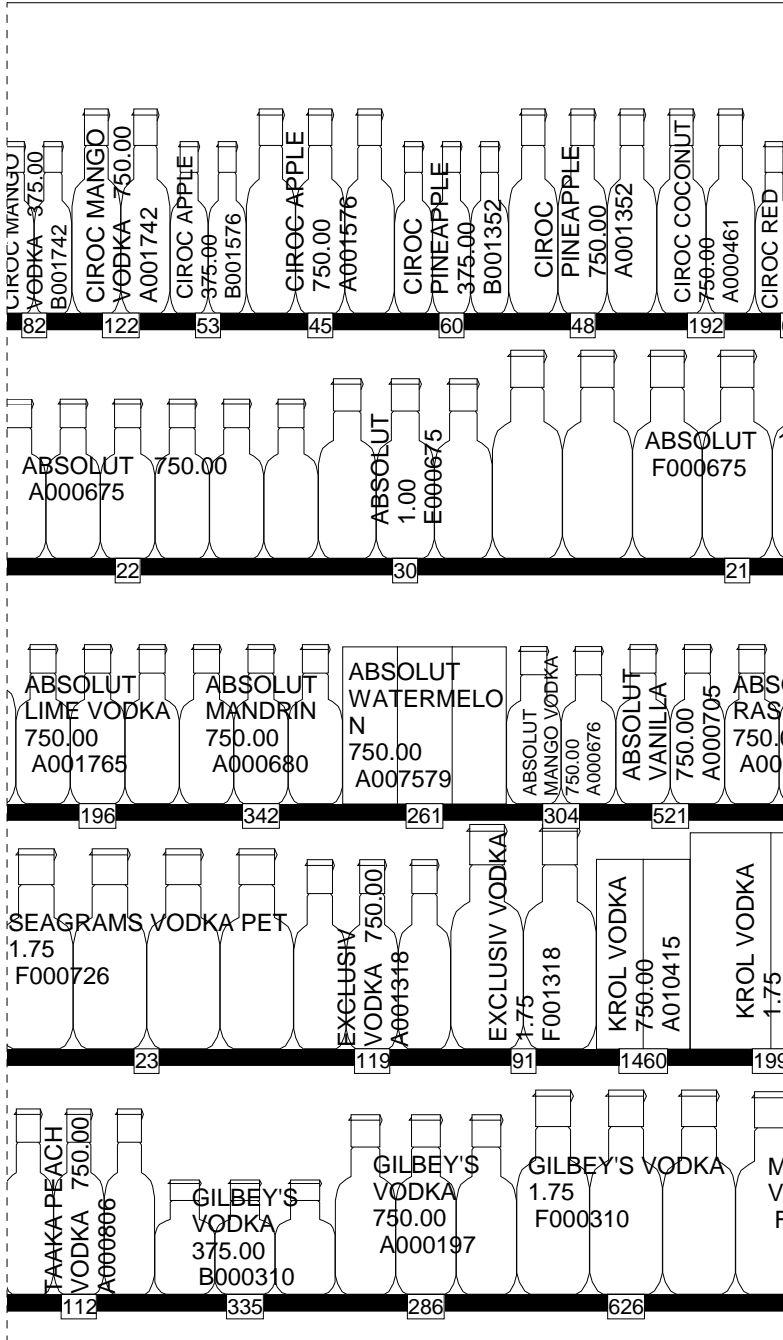

ABC # 181

44ft x 5 shel f VODKA
WRAPPED & TEQUILA & MIXERS