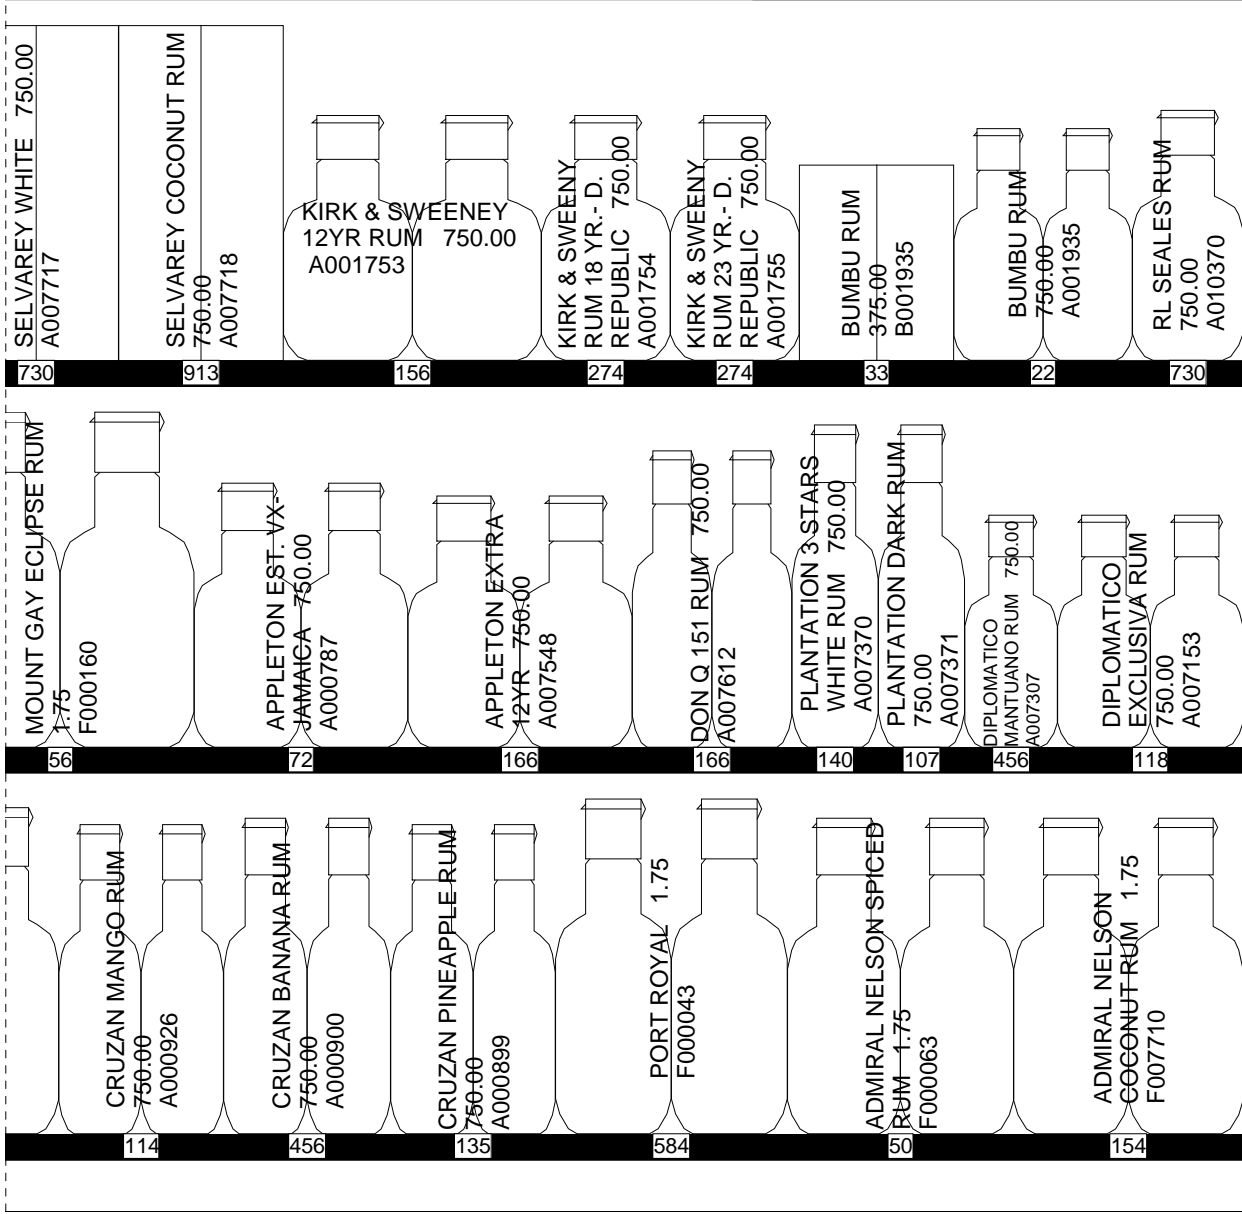

ABC # 181

32ft x 3 shel f RUM & SHOOTERS

FRONT