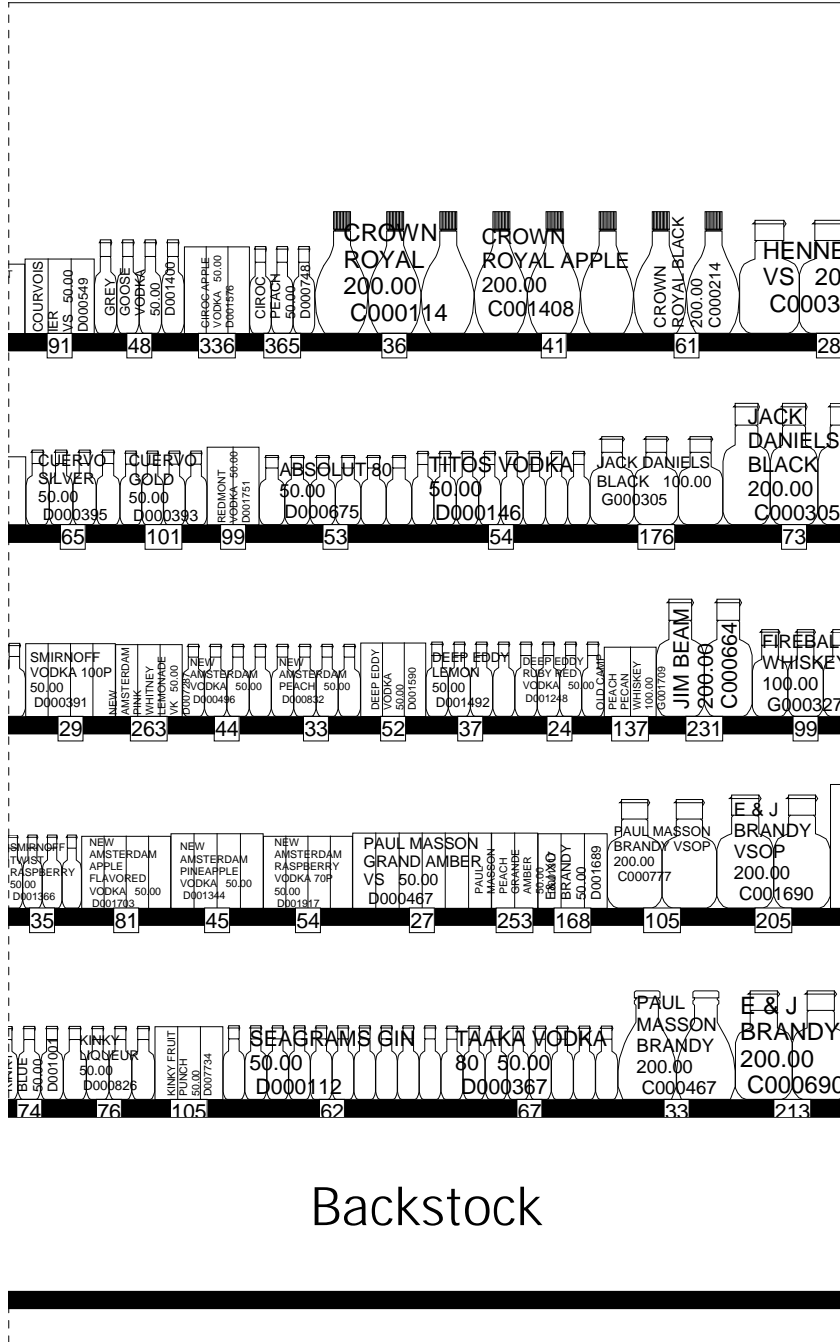

ABC # 181

12ft x 6 shel f SMALL SIZE

Backstock