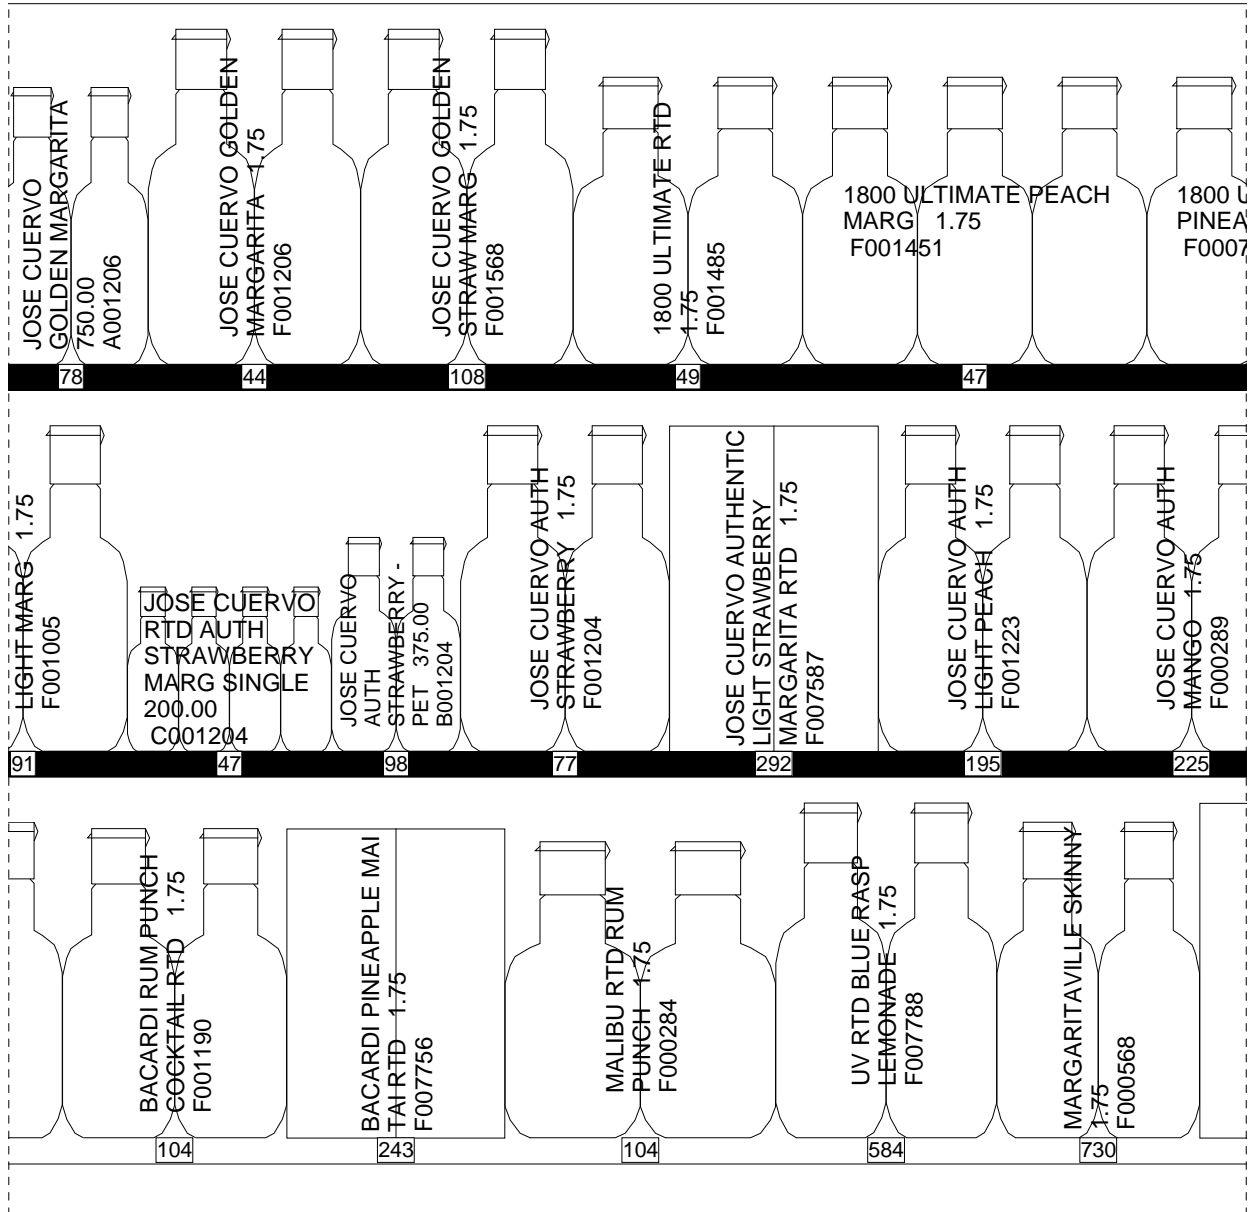

28ft x 3 shel f RTD & MOONSHINE

A001206 F001206 F001568 F001485 F001451

01005 C001204 B001204 F001204 F007587 F001223 F000289

F001190 F007756 F000284 F007788 F000568

4 ft

192 204 216 228 240

ABC # 181

28ft x 3 shel f RTD & MOONSHINE