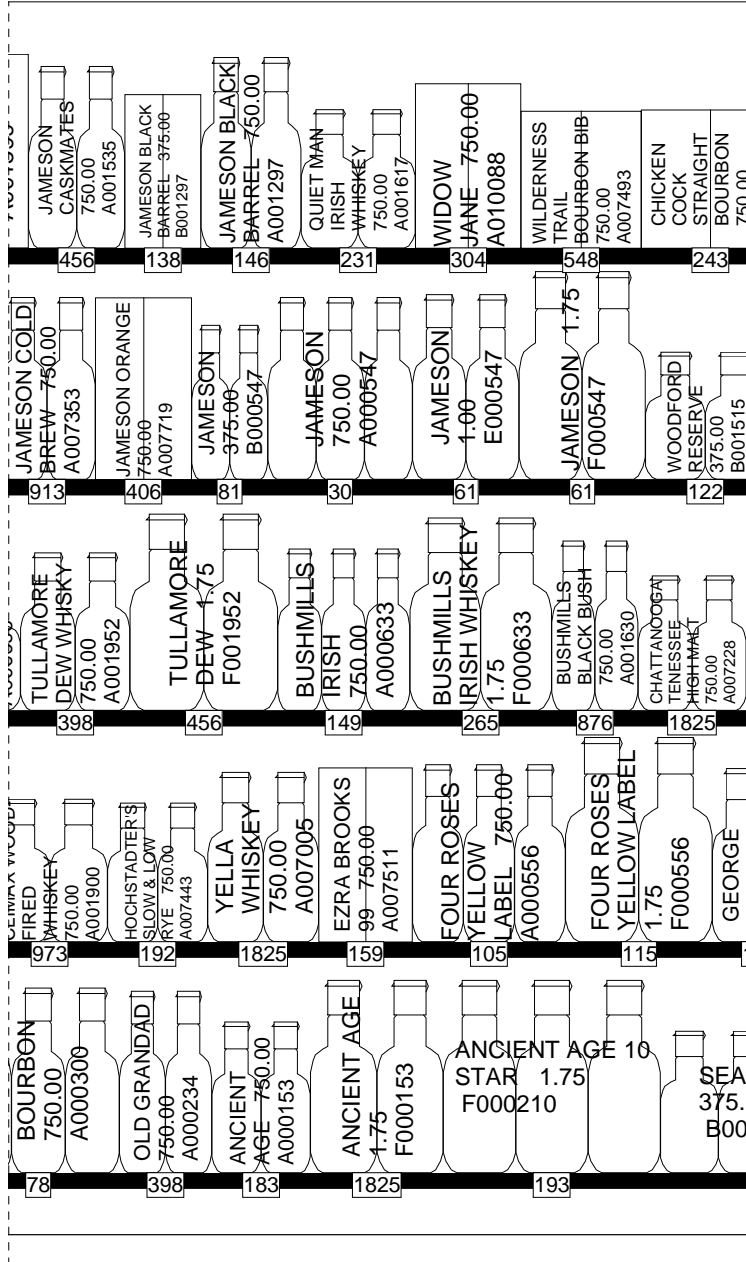

ABC # 181

39 ft x 5 shel f SCOTCH / AMERICAN & IRISH WHISKEY