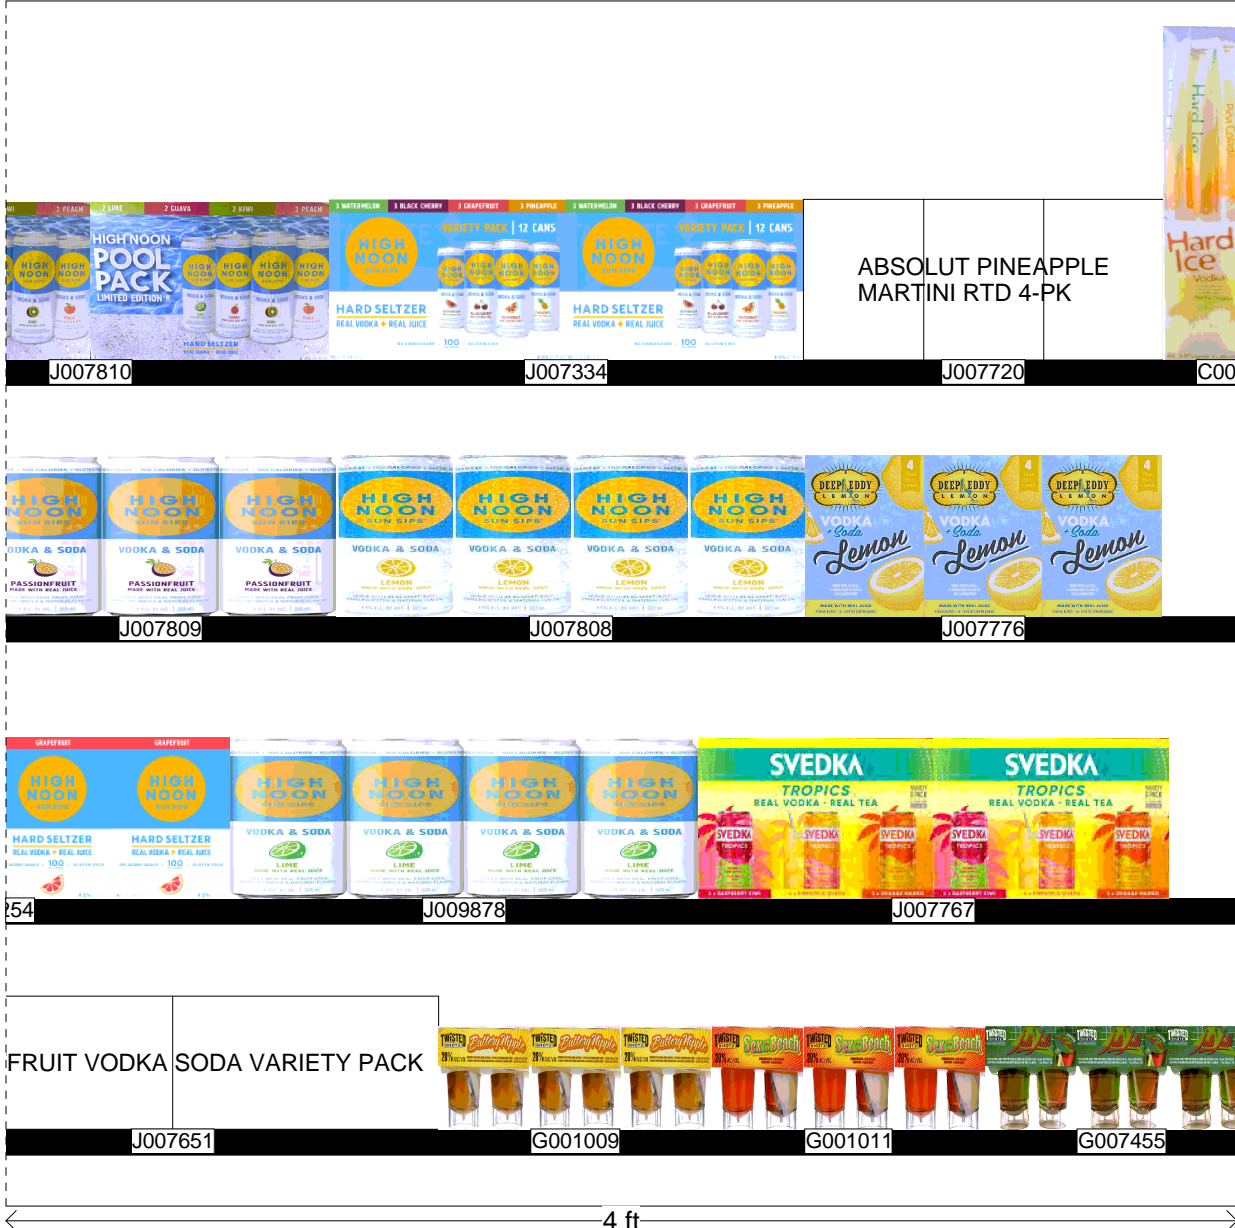

96

108

120

132

144

ABC # 181

28ft x 3 shel f RTD & MOONSHINE

POOL VARIETY PACK-8 PK 32	HIGH NOON MIXED PK 355.00 J007334 8	ABSOLUT PINEAPPLE MARTINI RTD 4-PK 355.00 J007720 122	HARD ICE PINA COLADA - 51
HIGH NOON PASSION FRUIT 355.00 J007809 94	HIGH NOON LEMON 355.00 J007808 28	DEEP EDDY SODA LEMON 4PK 355.00 J007776 219	
FRUIT 4PK 355.00	HIGH NOON LIME 355.00 J009878 11	SVEDKA TROPICS RTD VARIETY 8-PACK 355.00 J007767 999999999	
FRUIT VODKA 51	SODA VARIETY PACK 365	TWISTED SHOTS BUTTERY NIPPLE 100.00 G001009 38	TWISTED SHOTS SEX ON THE BEACH 100.00 G001011 60
		TWISTED SHOTS JOLLI 100.00 G007455 161	