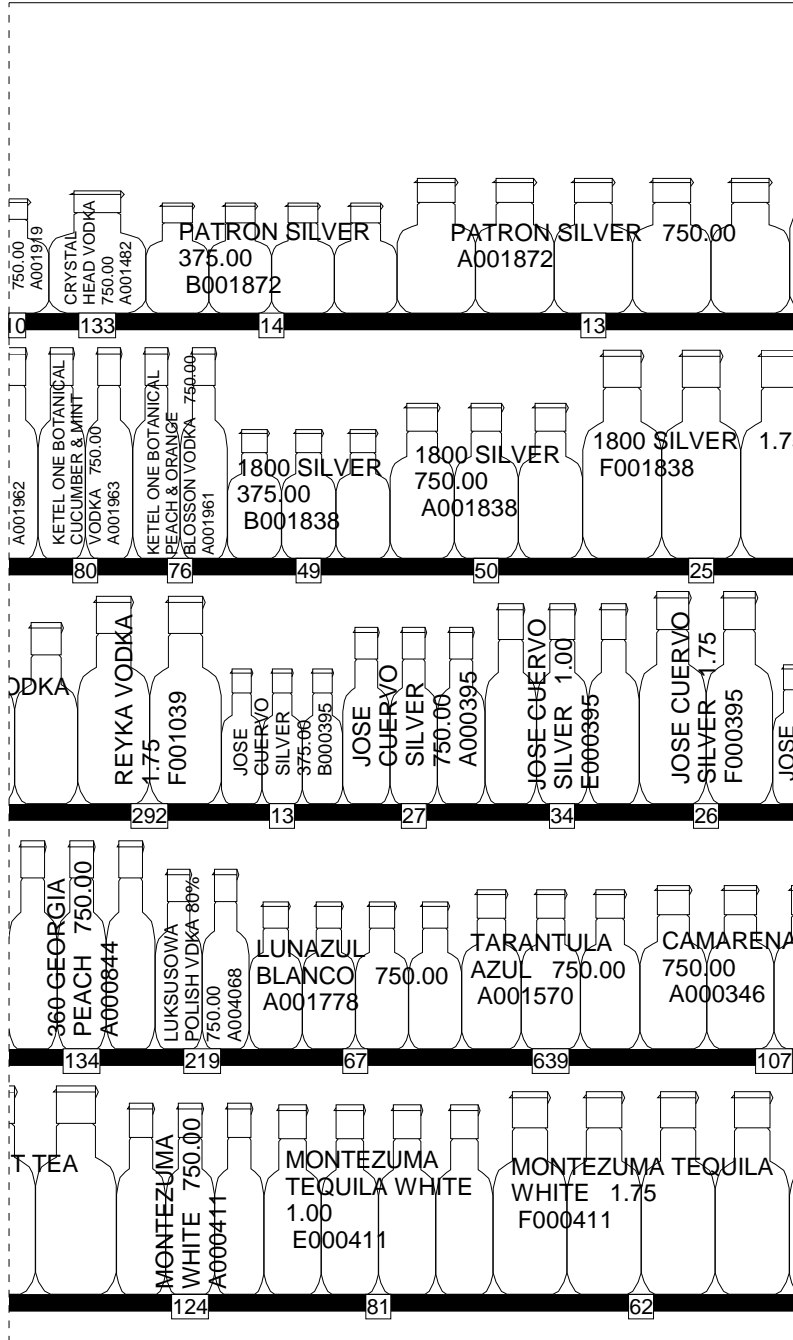

ABC # 181

44ft x 5 shel f VODKA
WRAPPED & TEQUILA & MIXERS