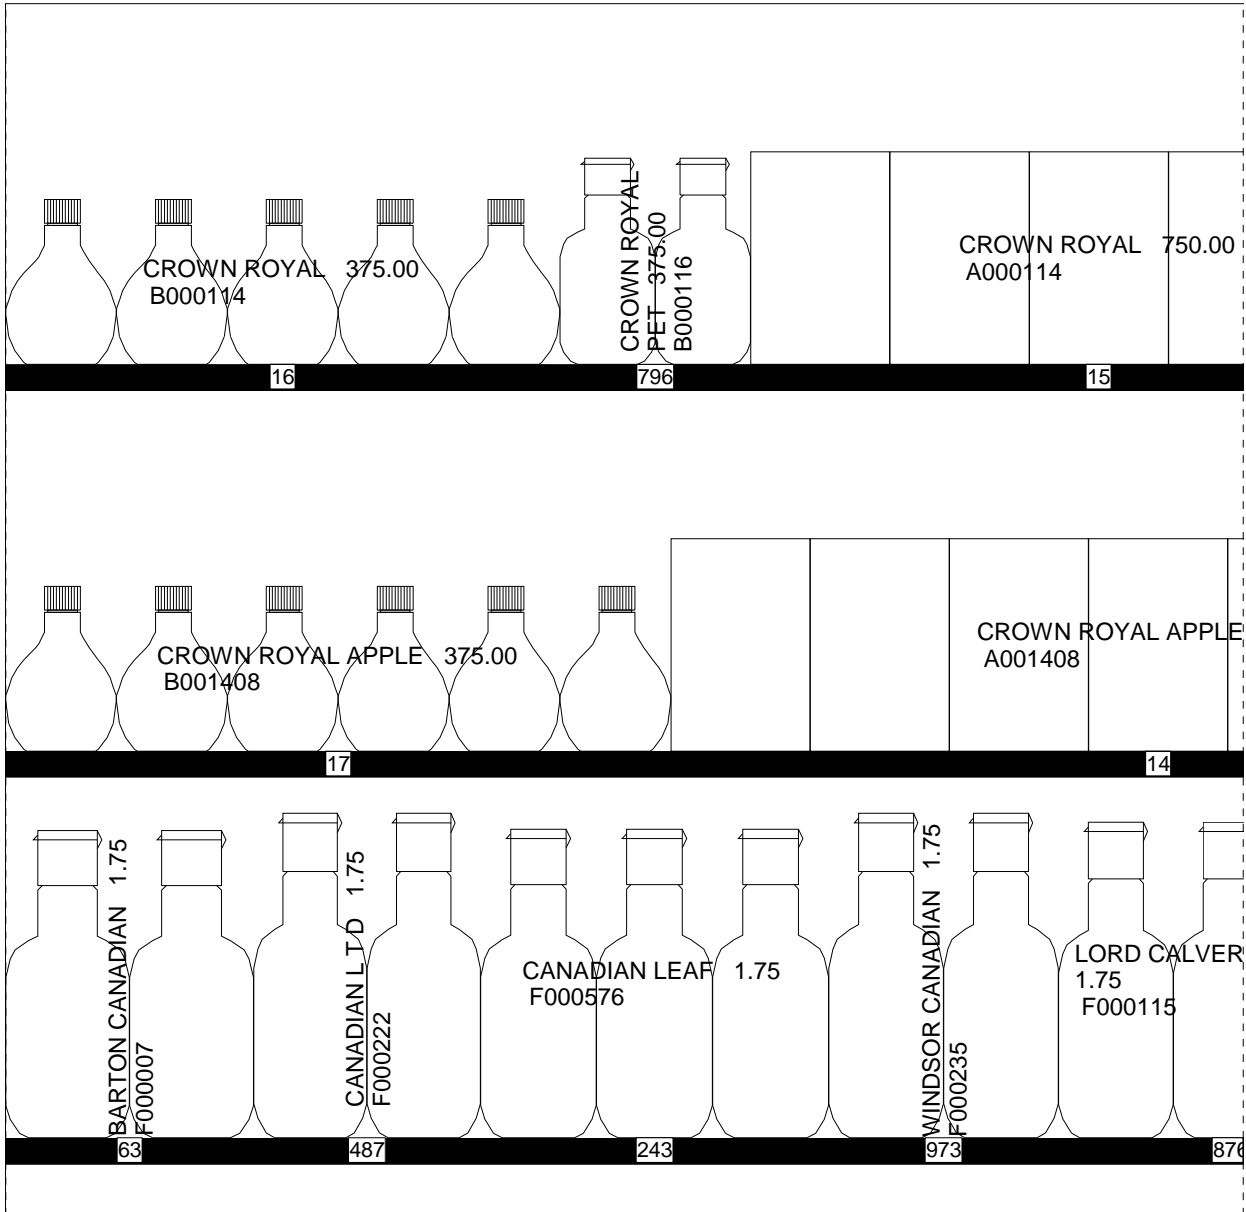

20ft x 3 shel f CANADIAN WHISKEY

4 ft

ABC # 181

20ft x 3 shel f CANADIAN WHISKEY

0

12

24

36