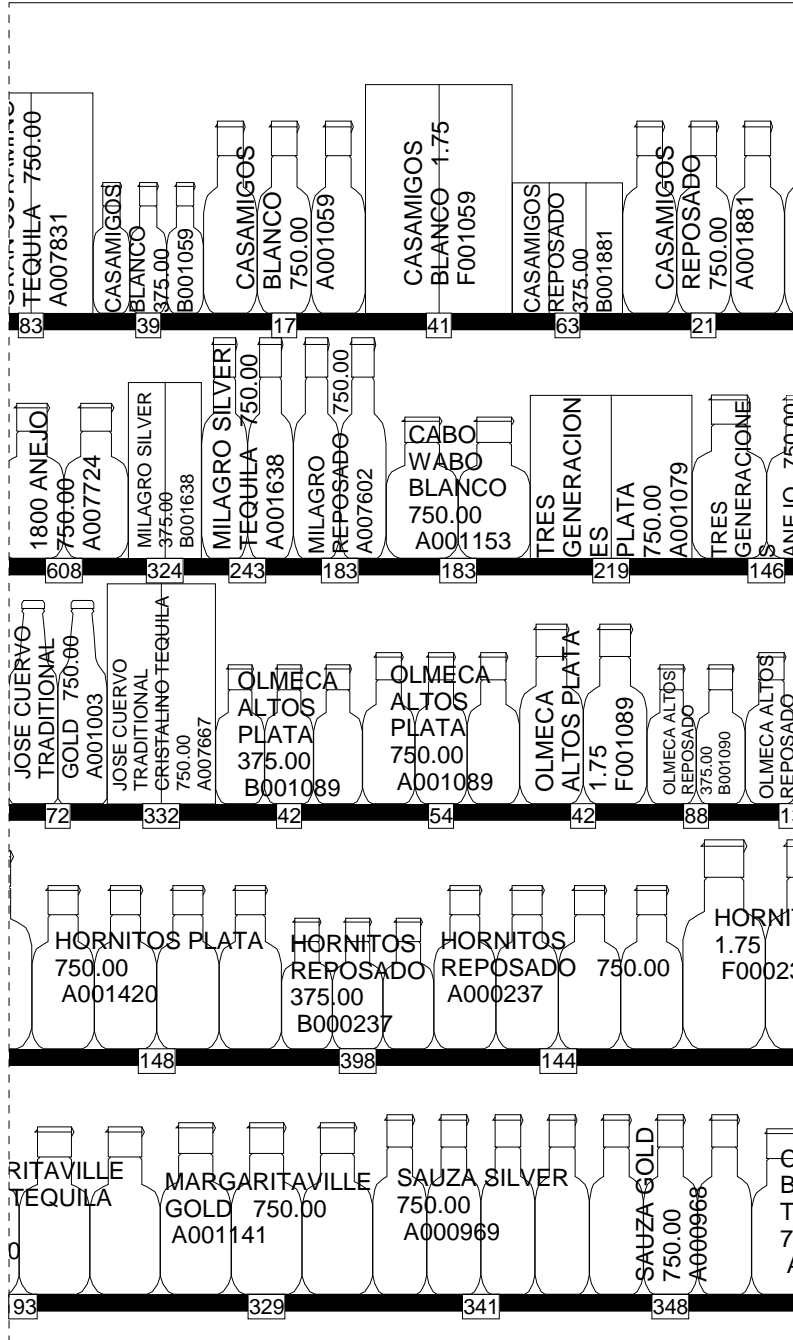

ABC # 181

44ft x 5 shel f VODKA
WRAPPED & TEQUILA & MIXERS