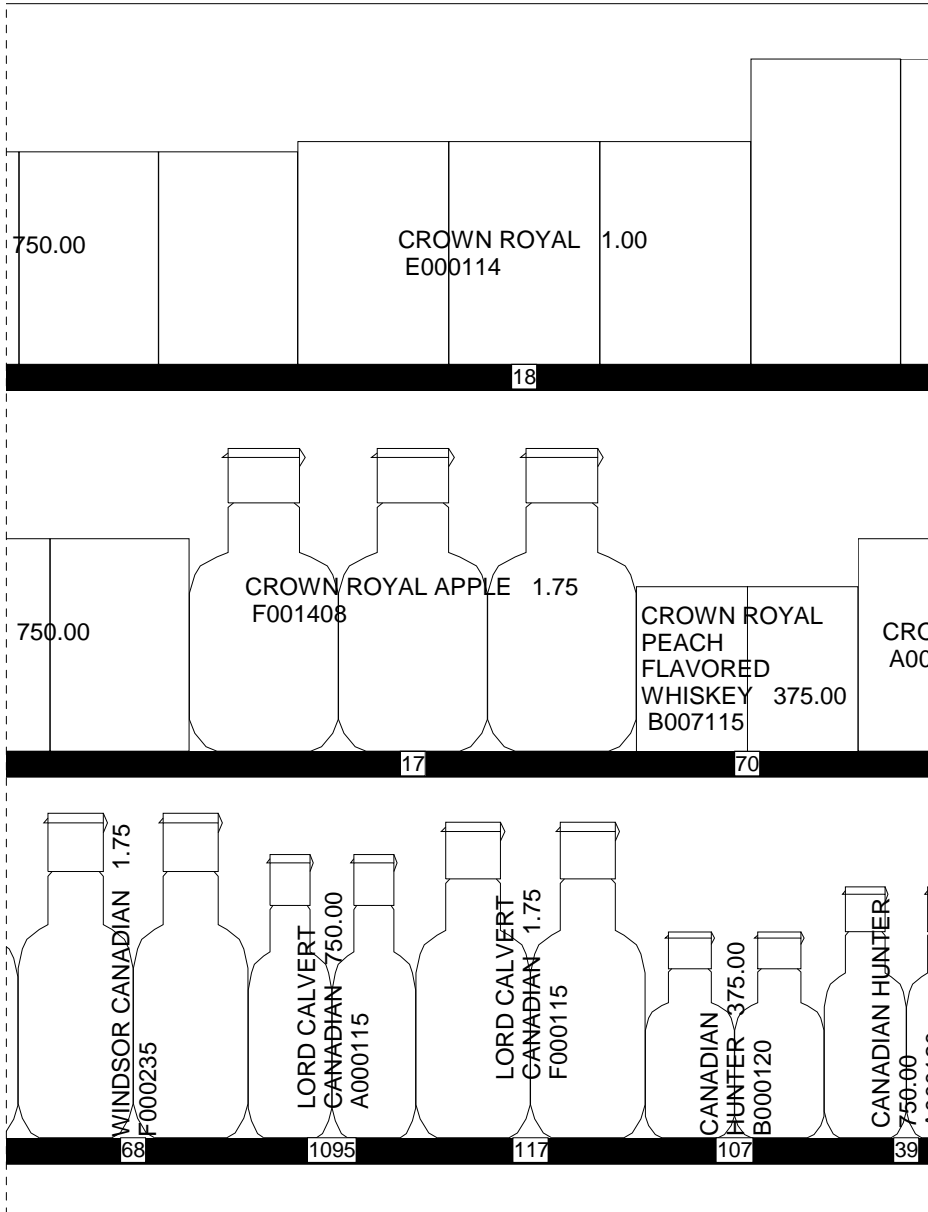

ABC # 179

18ft x 3 shel f CANADIAN WHISKEY