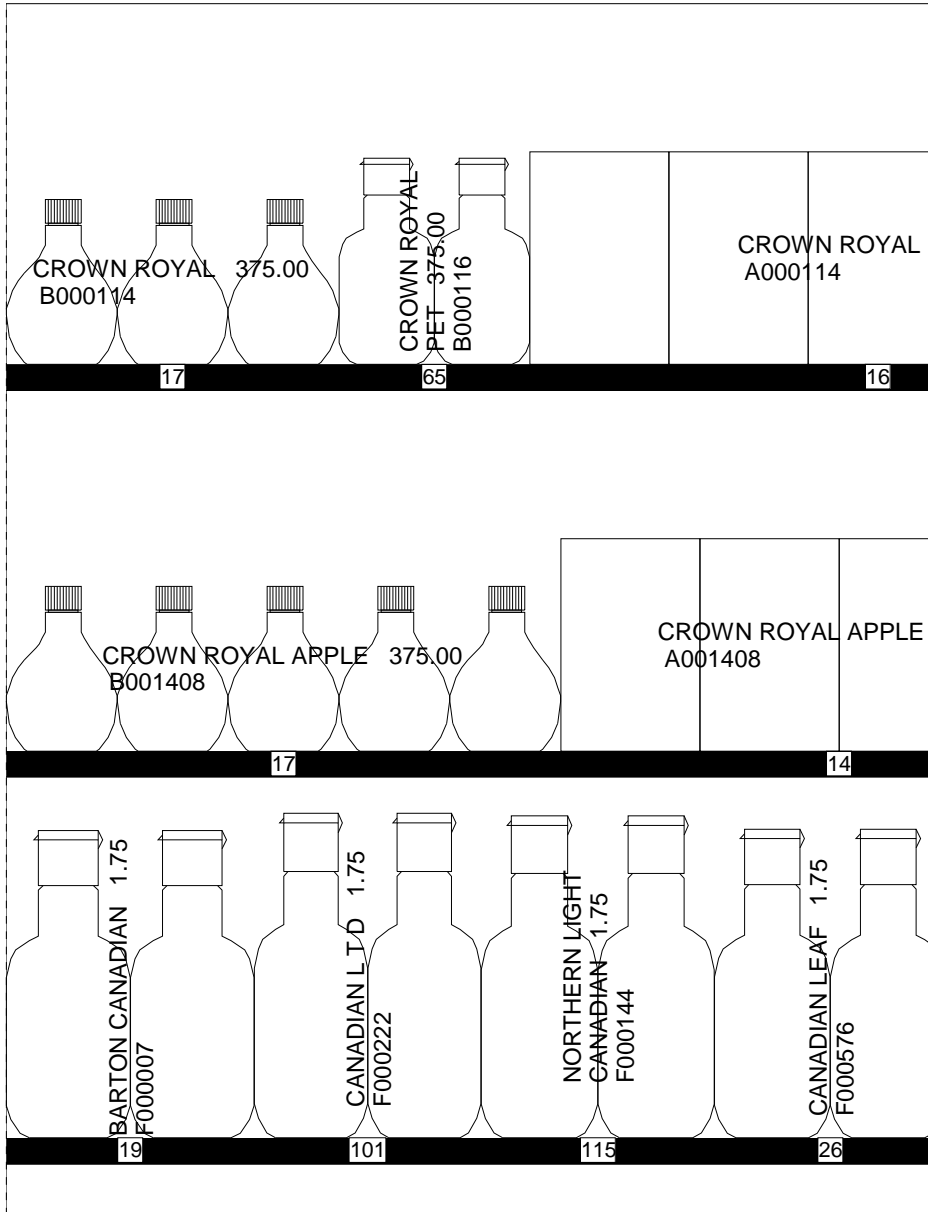

18ft x 3 shel f CANADIAN WHISKEY

0

12

24

36

ABC # 179

18ft x 3 shel f CANADIAN WHISKEY

0