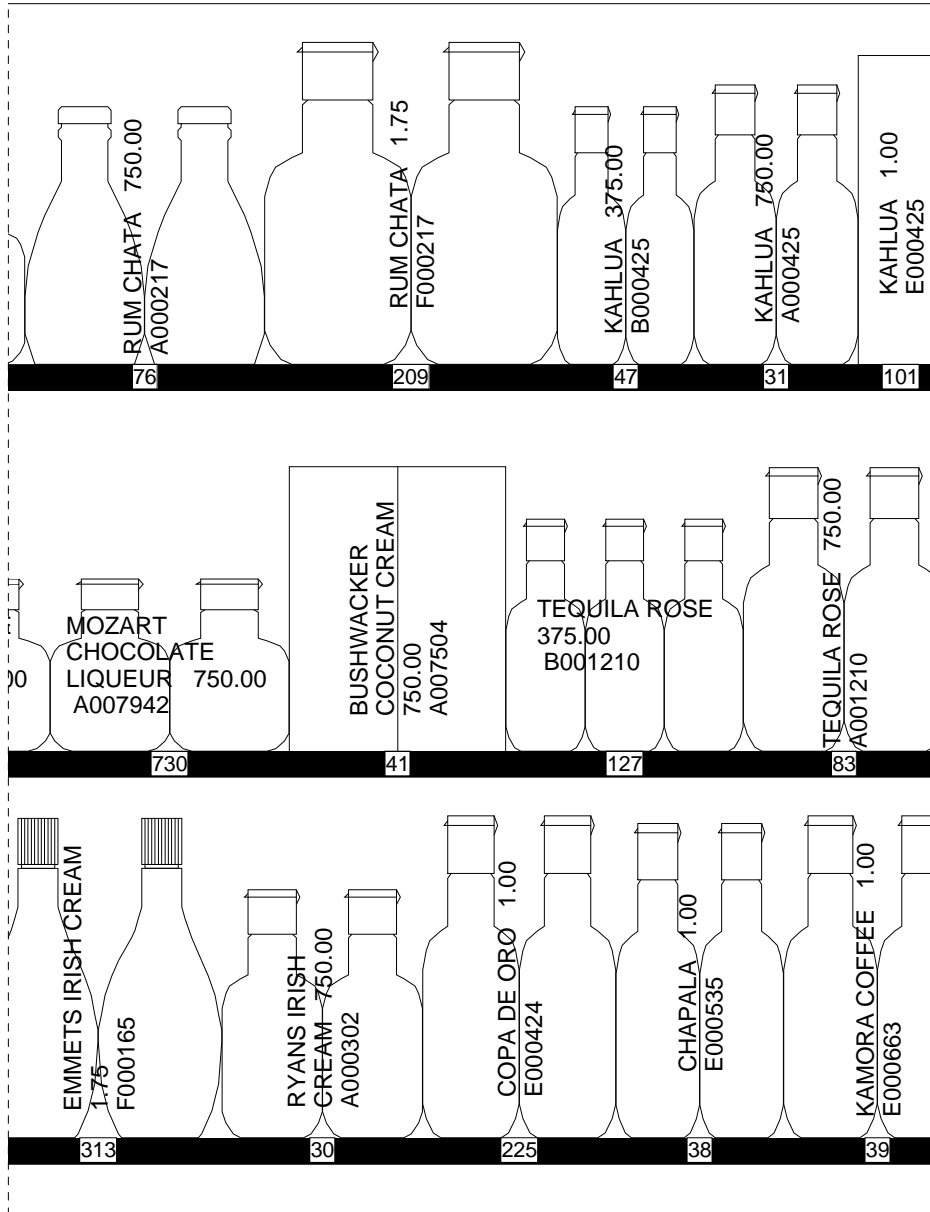

120

132

144

ABC # 179

18ft x 3 shel f CORDIALS /
SPECIALTIES & MOONSHINE

108

120

132