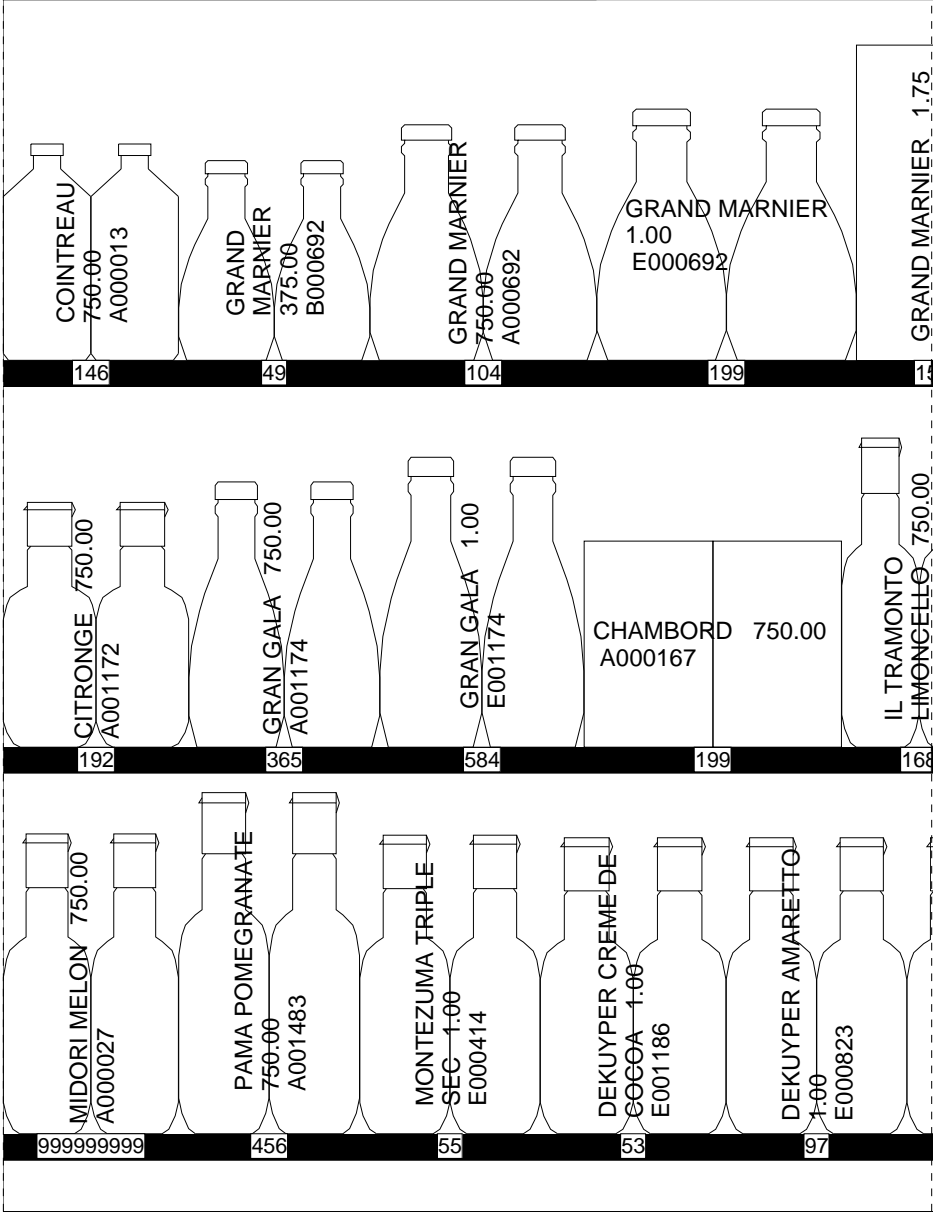

ABC # 179

18ft x 3 shel f CORDIALS / SPECIALTIES & MOONSHINE

FRONT

3 ft

0 12 24 36

ABC # 179

18ft x 3 shel f CORDIALS /
SPECIALTIES & MOONSHINE

FRONT