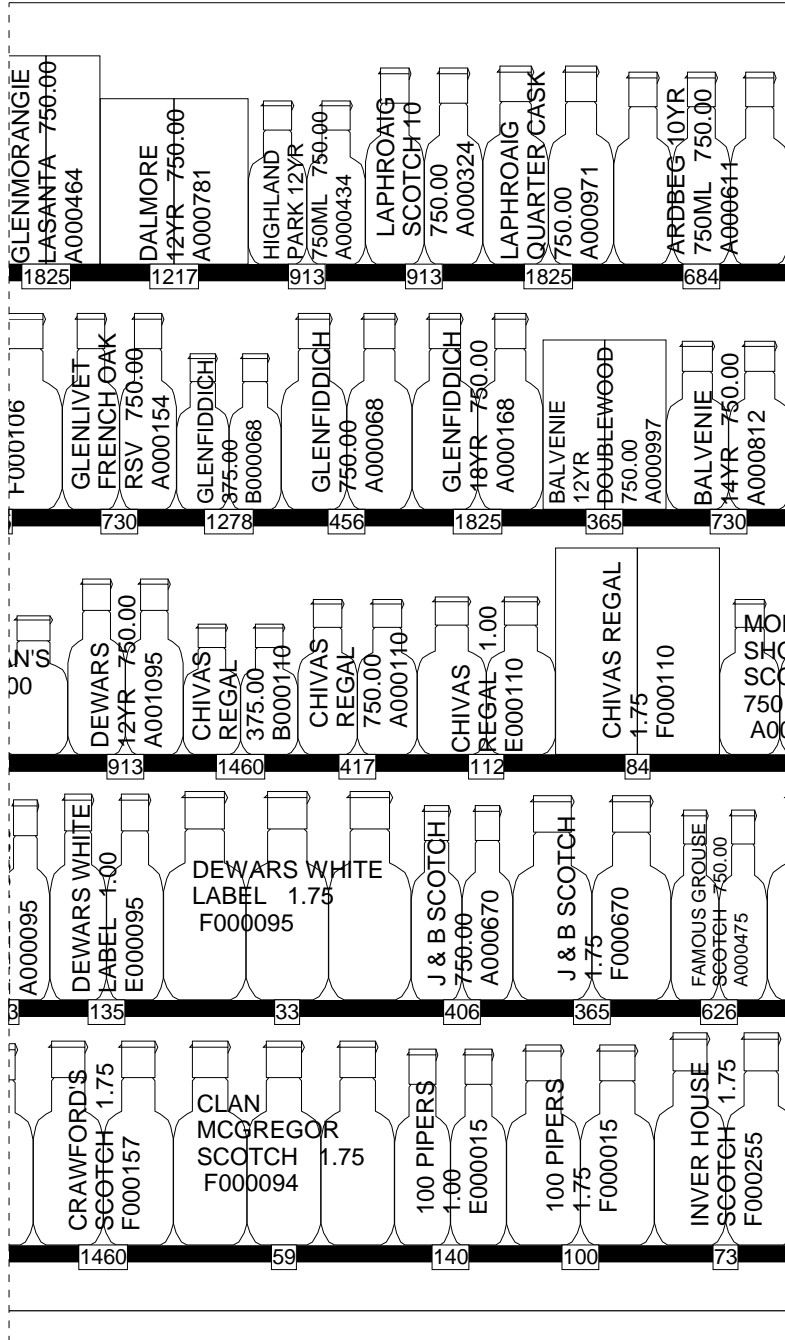

36

48

60

72

84

96

ABC # 179

31ft x 5 shelf SCOTCH & AMERICAN & IRISH WHISKEY