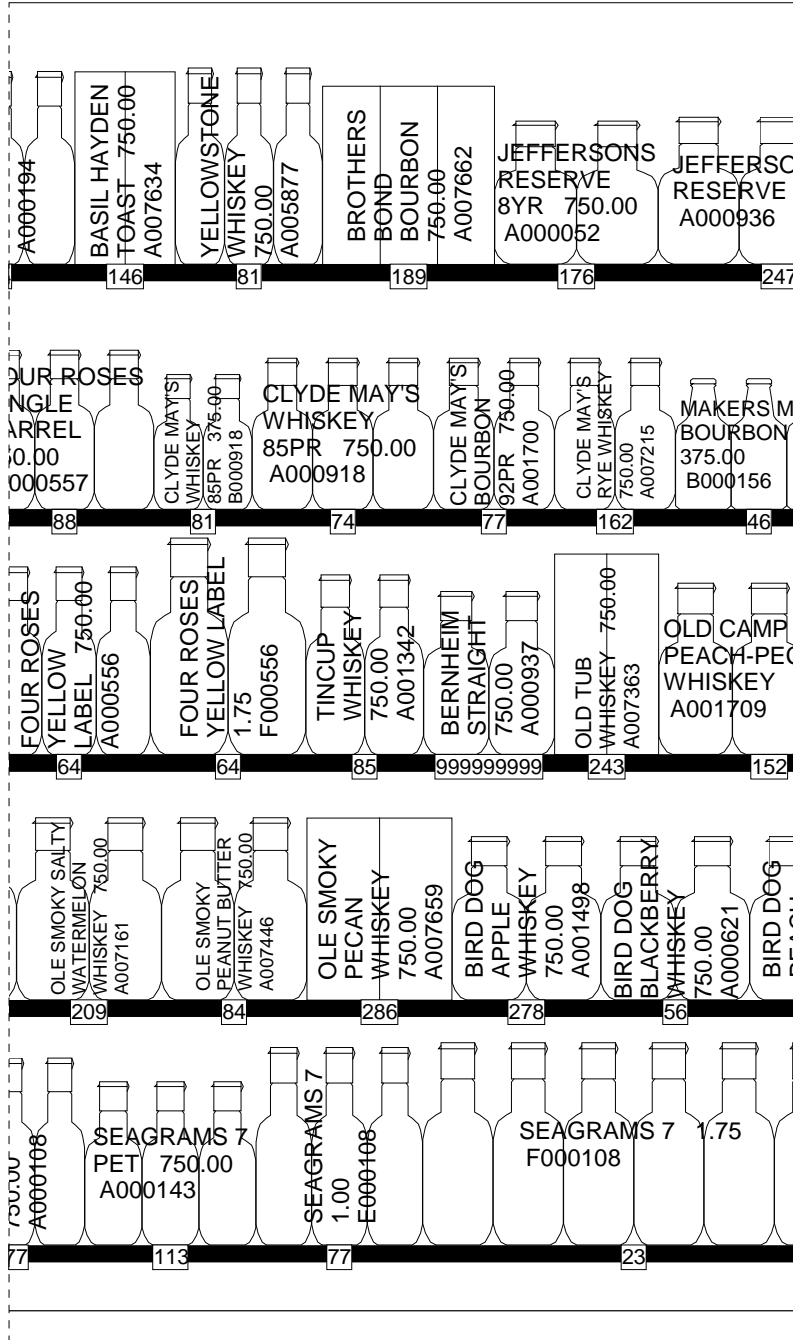

ABC # 179

31ft x 5 shel f SCOTCH & AMERICAN & IRISH WHISKEY