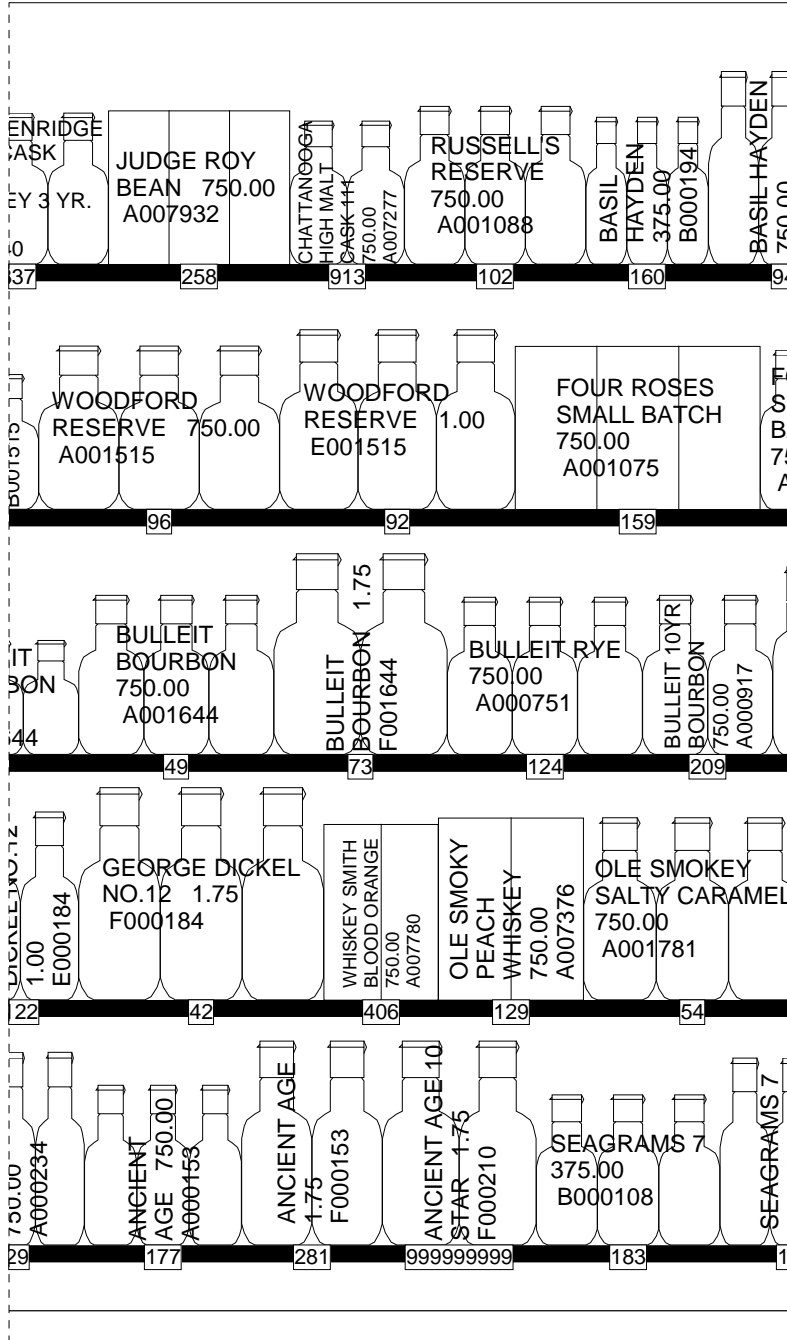

ABC # 179

31ft x 5 shel f SCOTCH & AMERICAN & IRISH WHISKEY