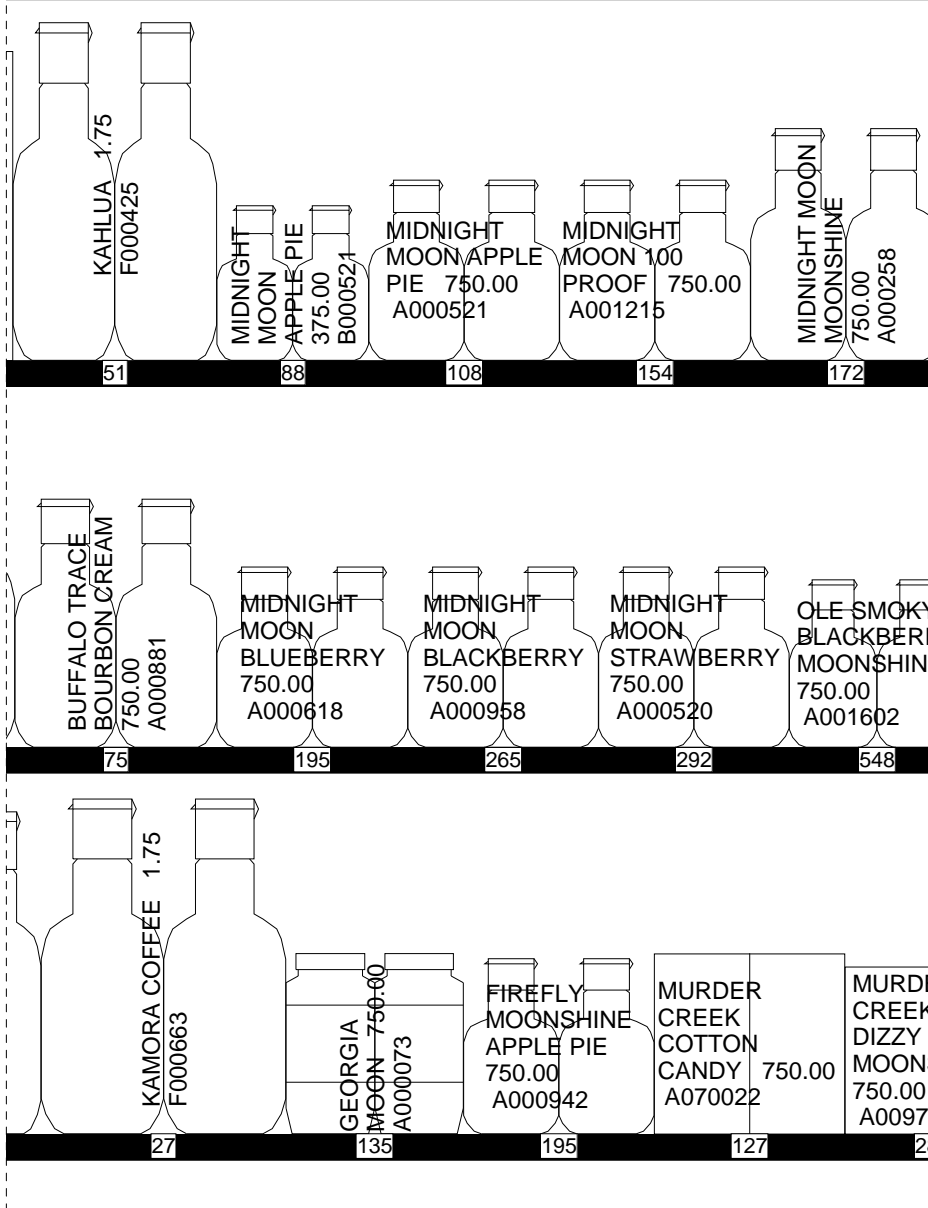

144

156

168

180

10/17/2023