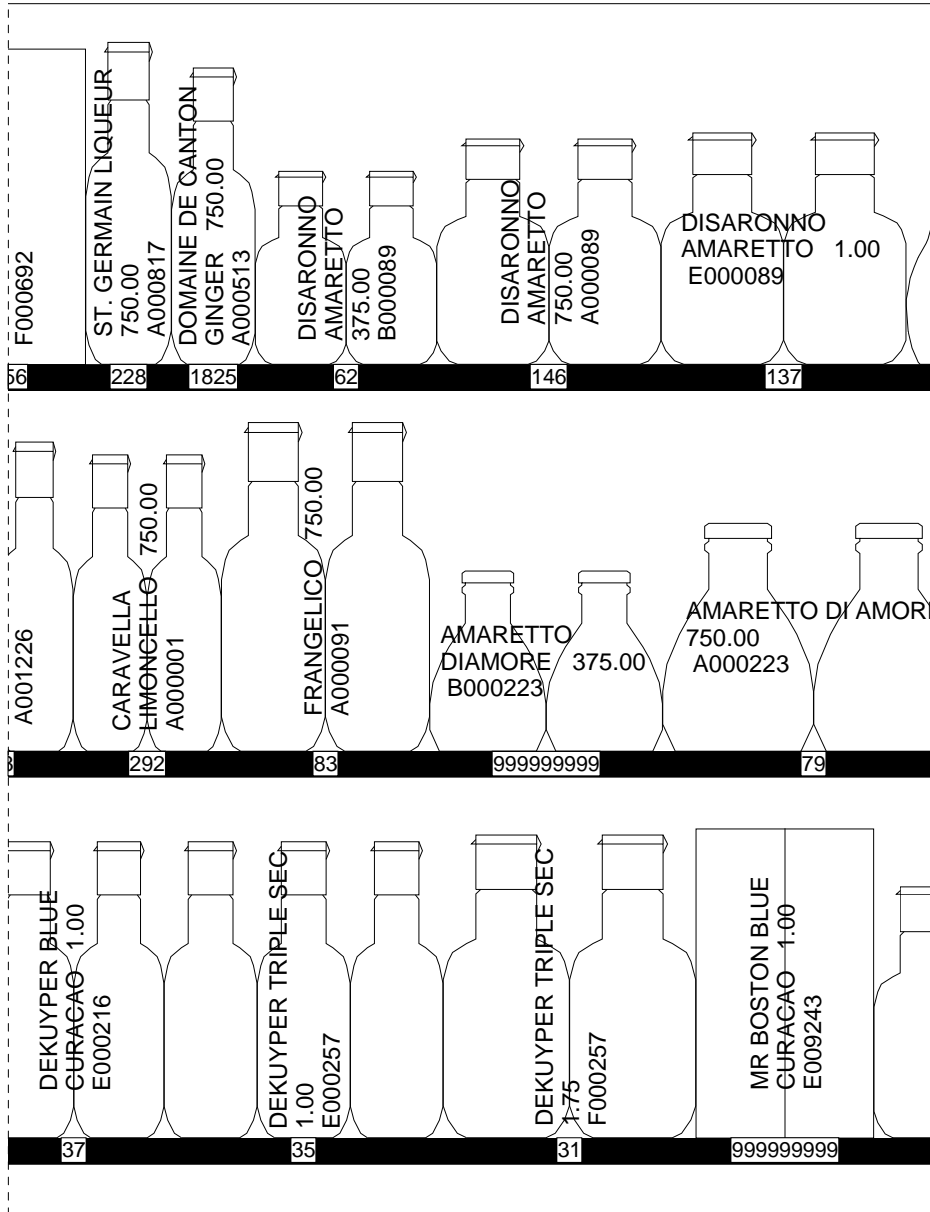

48

60

72

ABC # 179

18ft x 3 shel f CORDIALS / SPECIALTIES & MOONSHINE

36

48

60