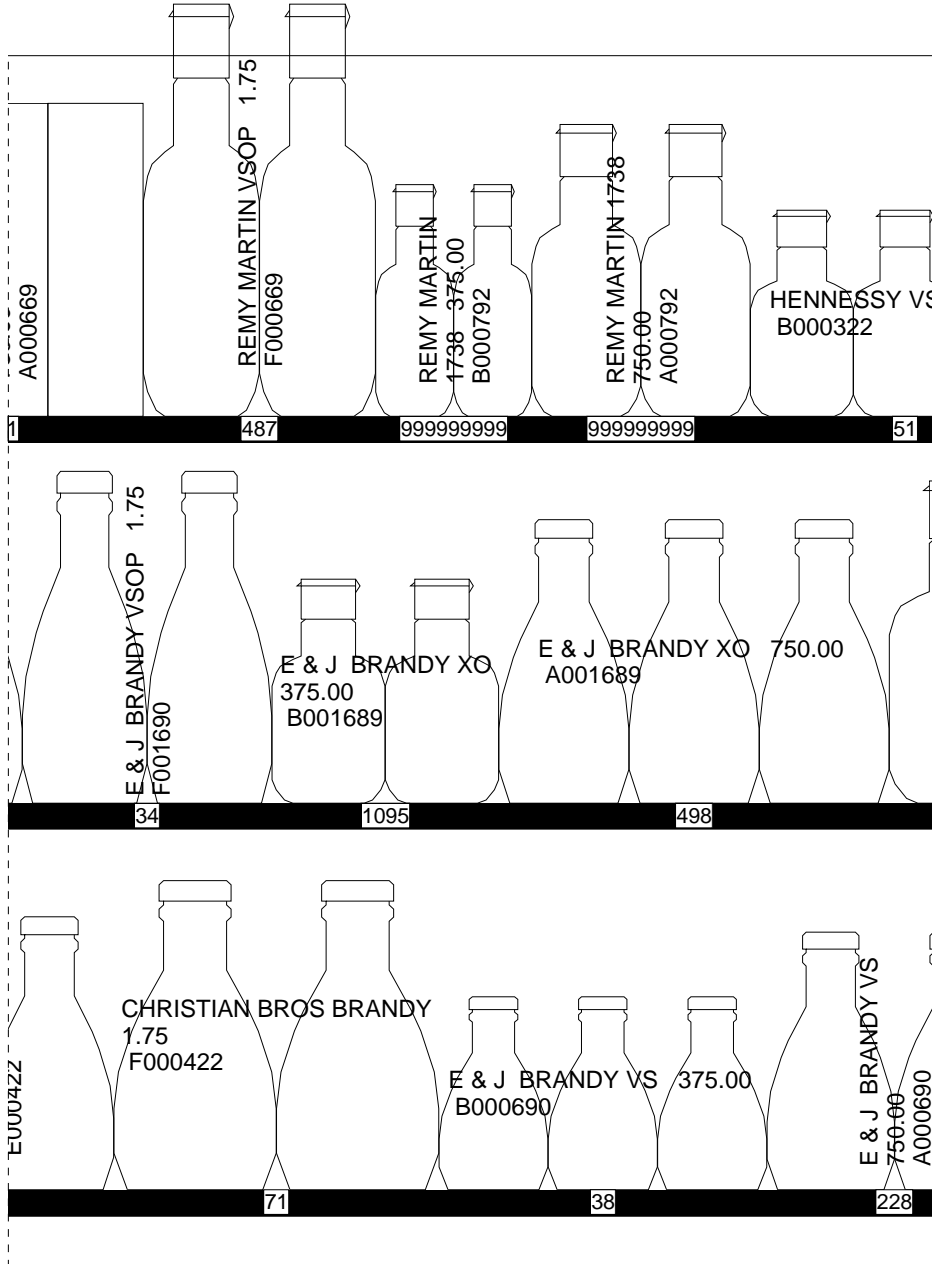

18ft x 3 shel f BRANDY /
COGNAC & FUSIONS

3 ft

36

48

60

72

ABC # 179

18ft x 3 shel f BRANDY /
COGNAC & FUSIONS