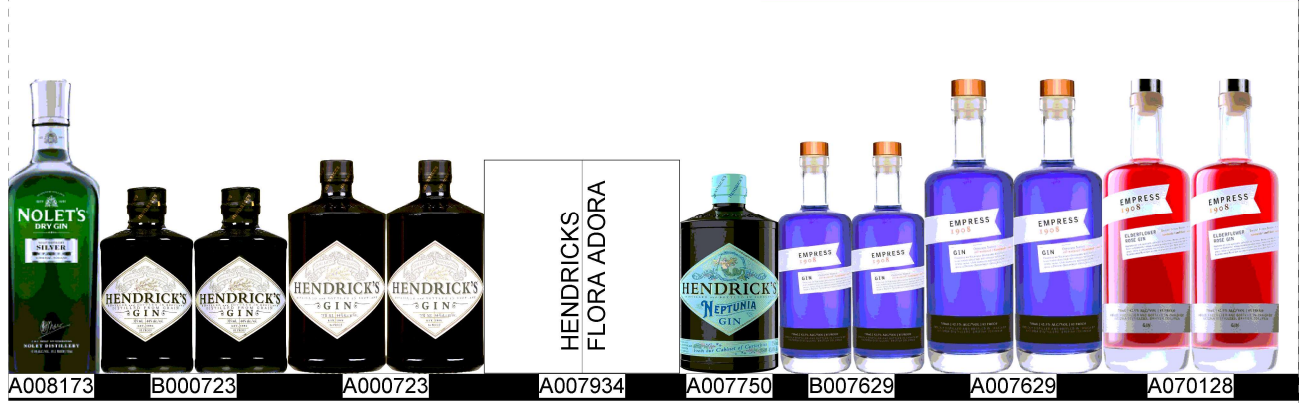

ABC # 175

28FT X 3 SHELF GIN & SHOOTERS

FRONT