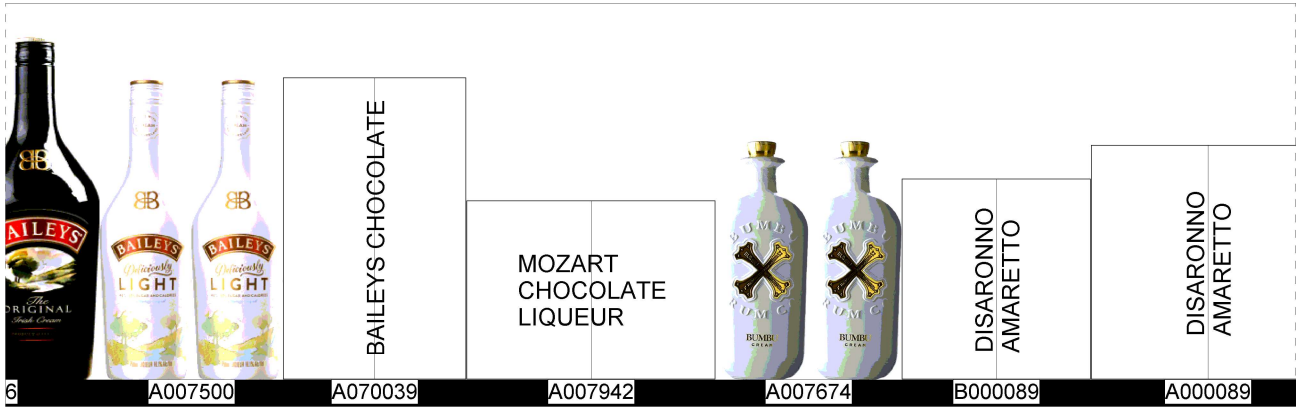

ABC # 175

24 FTFT X 3 SHELF CORDIALS / SPECIALTIES & MIXERS