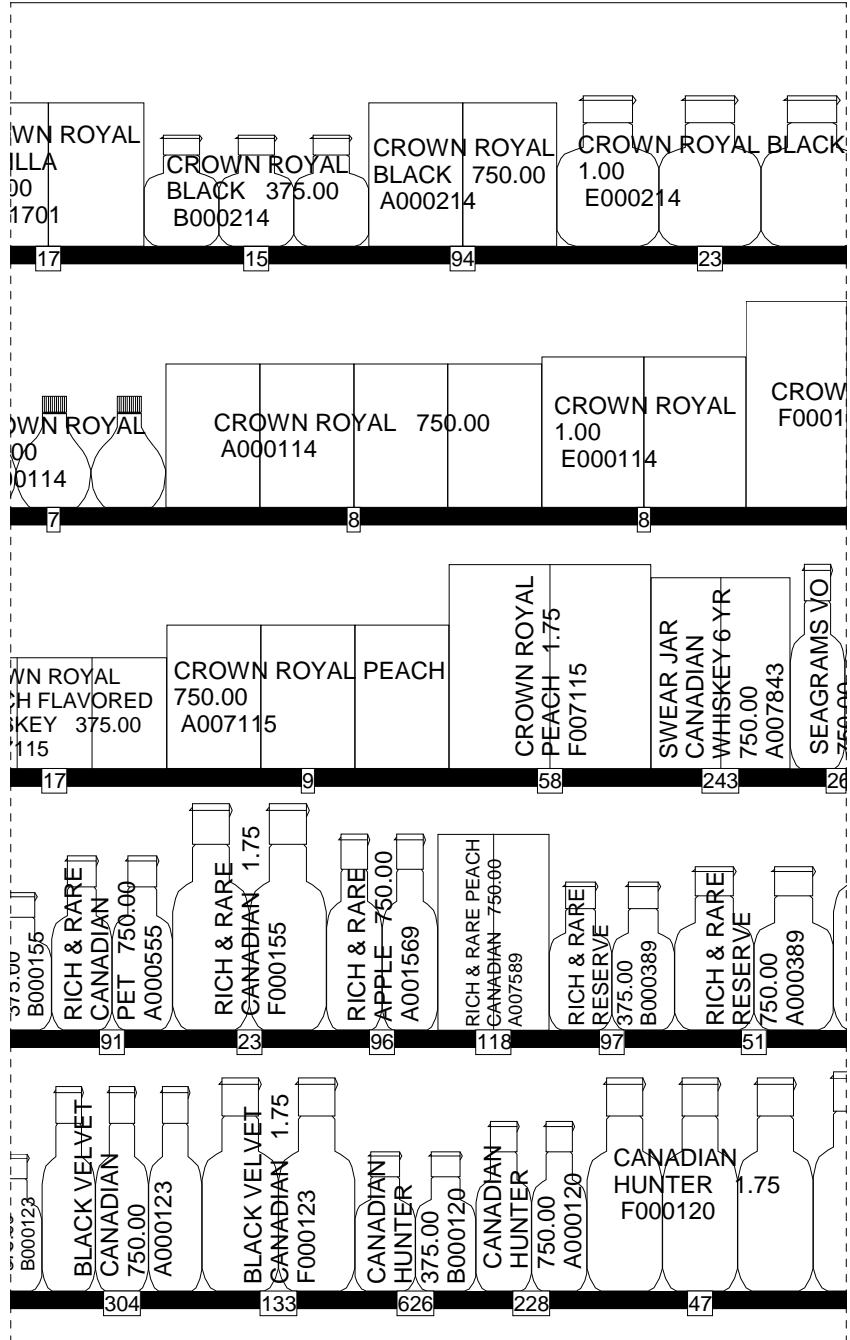

ABC # 111

12ft x 5 shel f CANADIAN WHISKEY & VAP & CLOSEOUT