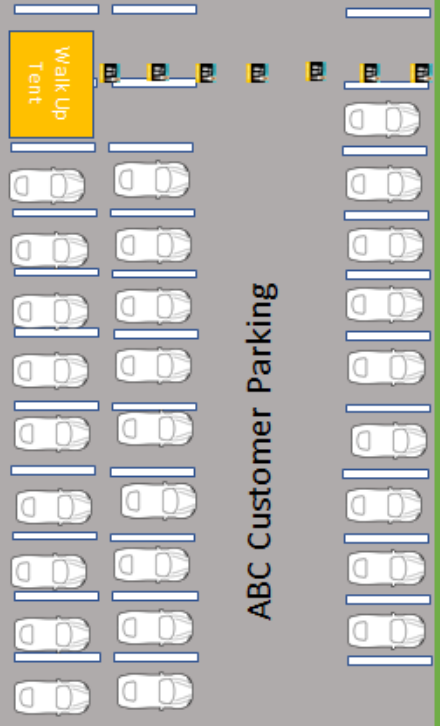

Employee Parking

Store 67
Fairhope

ABC Customer Parking

Lottie Lane

Line Starts Here

Sweeps Tent

Walk Up Tent

Registration Tents

ABC Customer Parking