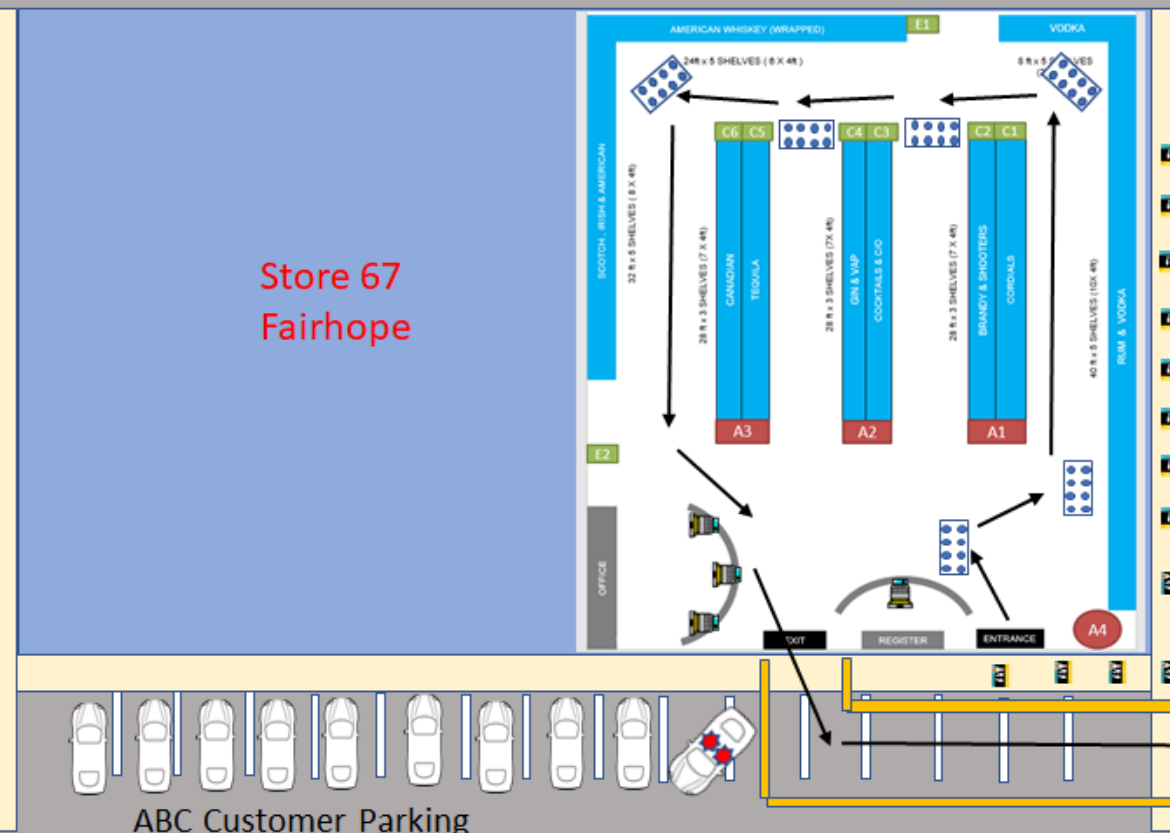

Employee Parking

Store 67
Fairhope

ABC Customer Parking

Lottie Lane

Line Starts Here

Sweeps Tent

Walk Up Tent

Registration Tents

ABC Customer Parking