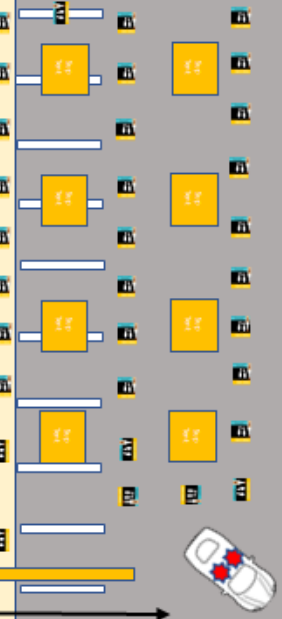

Employee Parking

Store 67
Fairhope

ABC Customer Parking

Lottie Lane

Line Starts Here

Sweeps Tent

Walk Up Tent

Registration Tents

ABC Customer Parking