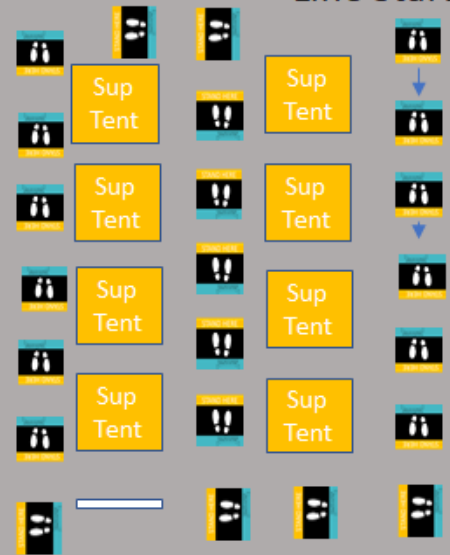

# Store 102 - Tuscaloosa

Parking for Employees/Suppliers

Parking for Patrons

Sweeps Tent

Line Starts Here

Registration Tents

McFarland Blvd

Walk up Tent